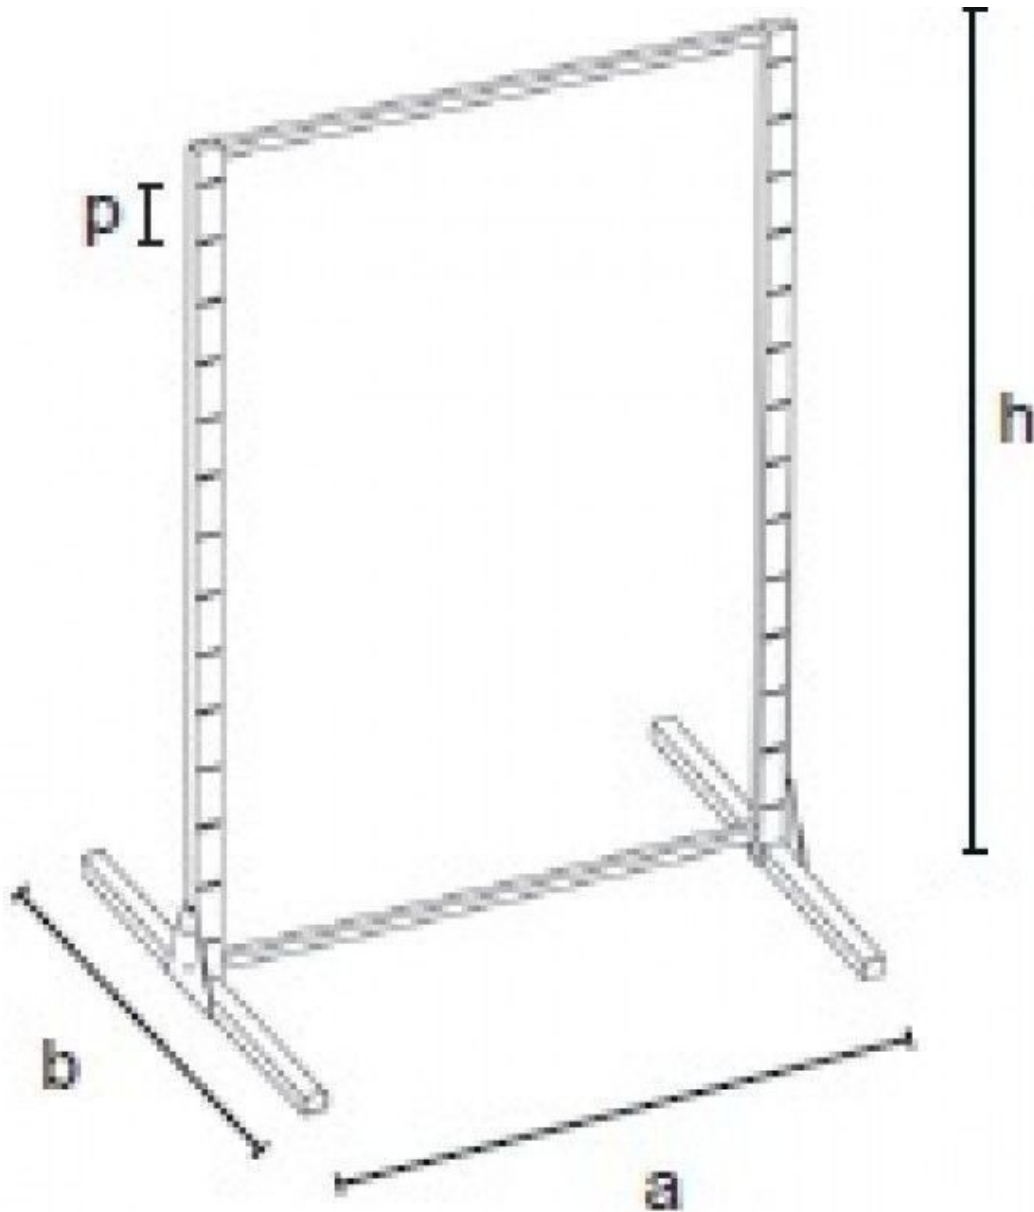

FEATURES

Brand	Mobilier shopping
Base	
Fitting	
Color	Blanc
Ref	por-met-bla-1840
ID	1840
Delivery schedule	1-5 working days
Category	Clothing rail straight
Type	Clothes rails

DETAIL

Clothing rail white in metal. Measurement of this clothing rail 145 cm x 105 cm x 73 cm

White metal clothing rail

Clothing rail straight - Photo n° 4

8584