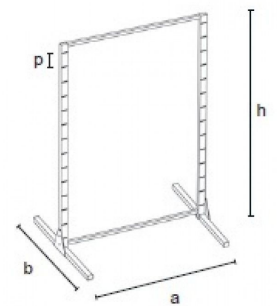

White metal clothing rail 198.99 €Ex VAT
Clothing rail straight - 11.56 % 225.00

8584		
	h = 1450 a = 1050 b = 730 p = 100	
	12,10	
	1	
	CR	V
€	147,00	132,00

FEATURES

Brand	Mobilier shopping
Base	
Fitting	
Color	Blanc
Ref	por-met-bla-1840
ID	1840
Delivery schedule	1-5 working days
Category	Clothing rail straight
Type	Clothes rails

DETAIL

Clothing rail white in metal. Measurement of this clothing rail 145 cm x 105 cm x 73 cm

DESCRIPTION

Can be completely arranged according to your own design! The middle unit is made of steel and can be completely clicked with confection rods, accessory rods, front presentations, waterfalls and high-gloss 22 mm thick boards! The price is incl. All parts of the photo 145 cm high, 105 cm wide, 73 cm deep, incl. 4 adjustable feet.

White metal clothing rail