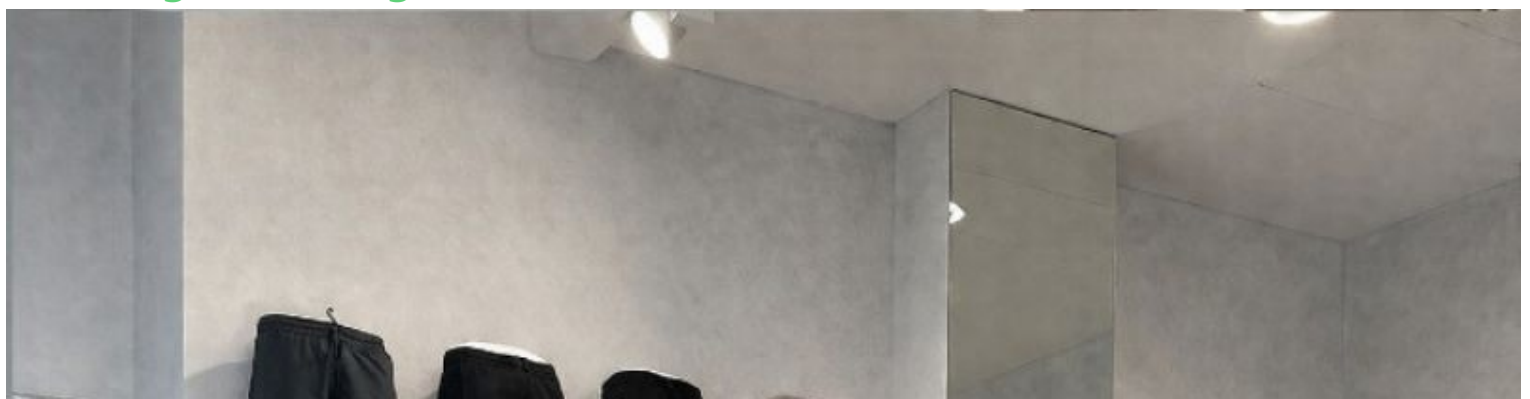

Delivered assembled, not removable.

DESCRIPTION

This **professional clothing rack** in steel **textured brown opaco goffrato 8014** is ideal for **small sales areas, vitrines, cabins** or **corners**. Its reinforced 4 x 4 cm tube structure ensures excellent stability and strength, while providing a warm, high-end finish perfectly suited to **ready-to-wear shops**.

Delivered assembled, not removable.

Square clothing rail brown finish 180cm x 62,5cm

Clothing rail straight - Photo n° 5

FEATURES

Brand	Portants shopping
Base	
Fitting	
Color	Marron
Ref	por-vet-dro-4407
ID	4407
Delivery schedule	1-5 working days
Category	Clothing rail straight
Type	Clothes rails

DETAIL

Dimensions of the rack : width 62.5 cm, height 180 cm, depth 50 cm.

Hanging height: 170 cm.

Steel structure in brown opaco gofrato 8014 high quality colour with square tube 4 x 4 cm.

Maximum load supported by the bar: 100 kg.

Delivered assembled, not removable.

Square clothing rail brown finish 180cm x 62,5cm

Clothing rail straight - Photo n° 6

FEATURES

Brand	Portants shopping
Base	
Fitting	
Color	Marron
Ref	por-vet-dro-4407
ID	4407
Delivery schedule	1-5 working days
Category	Clothing rail straight
Type	Clothes rails