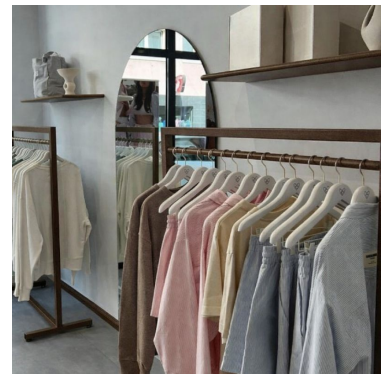

Square clothing rail brown finish 150cm x 62,5cm **210.00 €Ex VAT**

Clothing rail straight

FEATURES

Brand	Portants shopping
Base	
Fitting	
Color	Marron
Ref	por-vet-dro-4404
ID	4404
Delivery schedule	1-5 working days
Category	Clothing rail straight
Type	Clothes rails

DETAIL

Dimensions of the rack : width 62.5 cm, height 150 cm, depth 50 cm.

Hanging height: 140 cm.

High-quality steel structure with 4 x 4 cm square tube.

Maximum load supported by the bar: 100 kg

Delivered assembled, cannot be dismantled.

DESCRIPTION

This **professional clothing rack** in **textured brown** steel is ideal for **small sales areas, vitrines, cabins** or **corners**. Its reinforced 4 x 4 cm tube structure ensures excellent stability and strength, while providing a warm, high-end finish perfectly suited to **ready-to-wear shops**.

Square clothing rail brown finish 150cm x 62,5cm