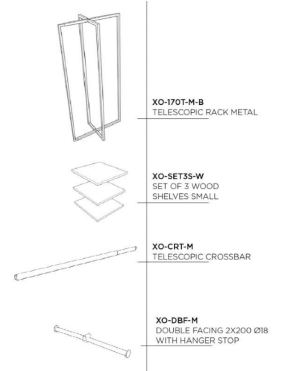

## Clothing rail straight

### DESCRIPTION

**Modular clothes rack** epoxy black for the **arrangement** of your magain.

Features:

- Adjustable shelf sizes 40x40cm
- Adjustable rack height for central bar (4 adjustable levels)
- Receive your furniture in cartons delivered flat.
- No screwdrivers
- Our adjustable clothes rack assembles in minutes, without screws or tightening.