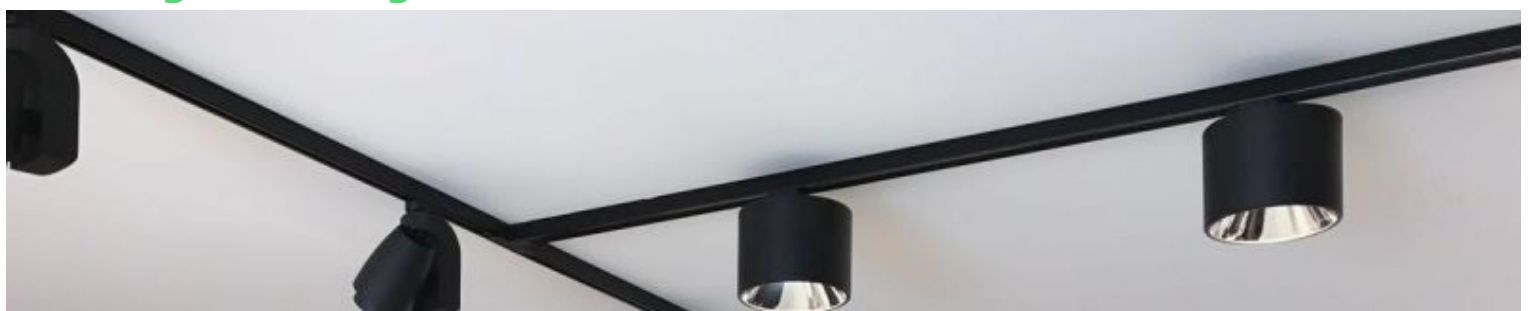

DETAIL

Clothing rail for shop aesthetic and trendy. Ideal for showcasing light clothing.

Technical characteristics of this fixed bearing:

Square tube structure section 25 x 25 mm.

Discover all our Clothing rails: Arms with arms, straight, round, multifunction, foldable

Clothing rail black color finish 60cm x 155cm

Clothing rail straight - Photo n° 5