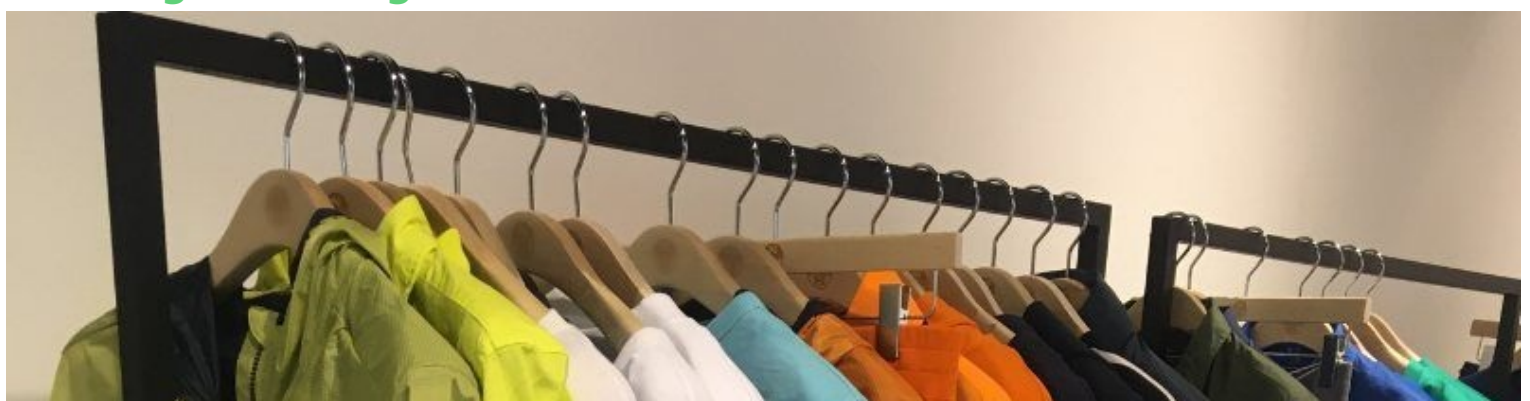

DETAIL

Clothing rail for shop aesthetic and trendy. Ideal for showcasing light clothing.

Technical characteristics of this fixed bearing:

Square tube structure section 25 x 25 mm.

Discover all our Clothing rails: Arms with arms, straight, round, multifunction, foldable

Clothing rail black color finish 60cm x 155cm

Clothing rail straight - Photo n° 6