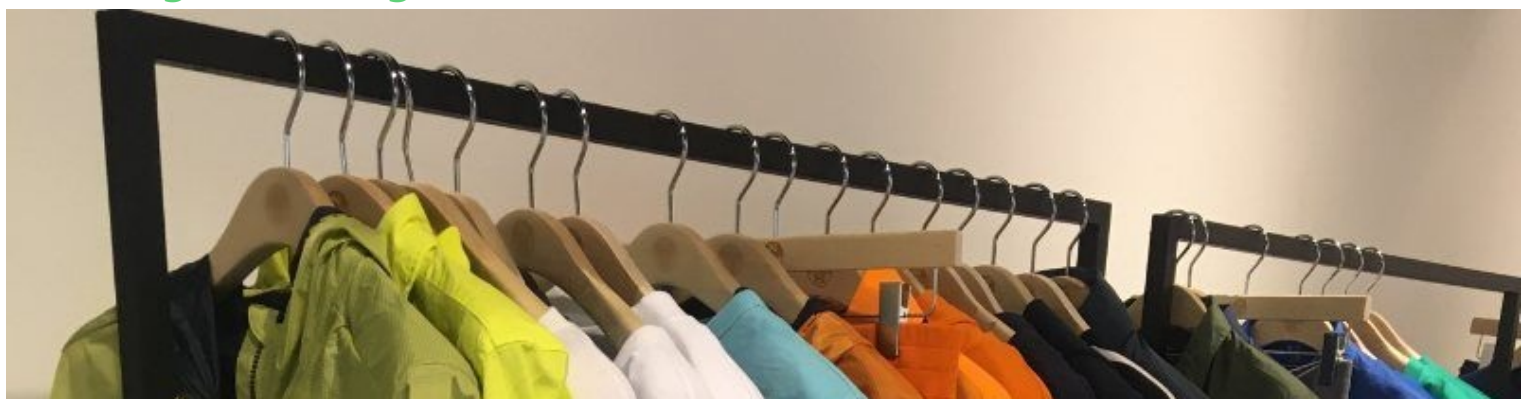

DETAIL

Our garment racks will surely meet your professional requirements: we have modern straight racks, folding racks, clothes racks with handles, wheeled racks, intermediate bar racks, double racks to place in the strategic places of your shop. Our clothes rails are for all budgets.

Clothing rail black color 60cm x 125cm

Clothing rail straight - Photo n° 6