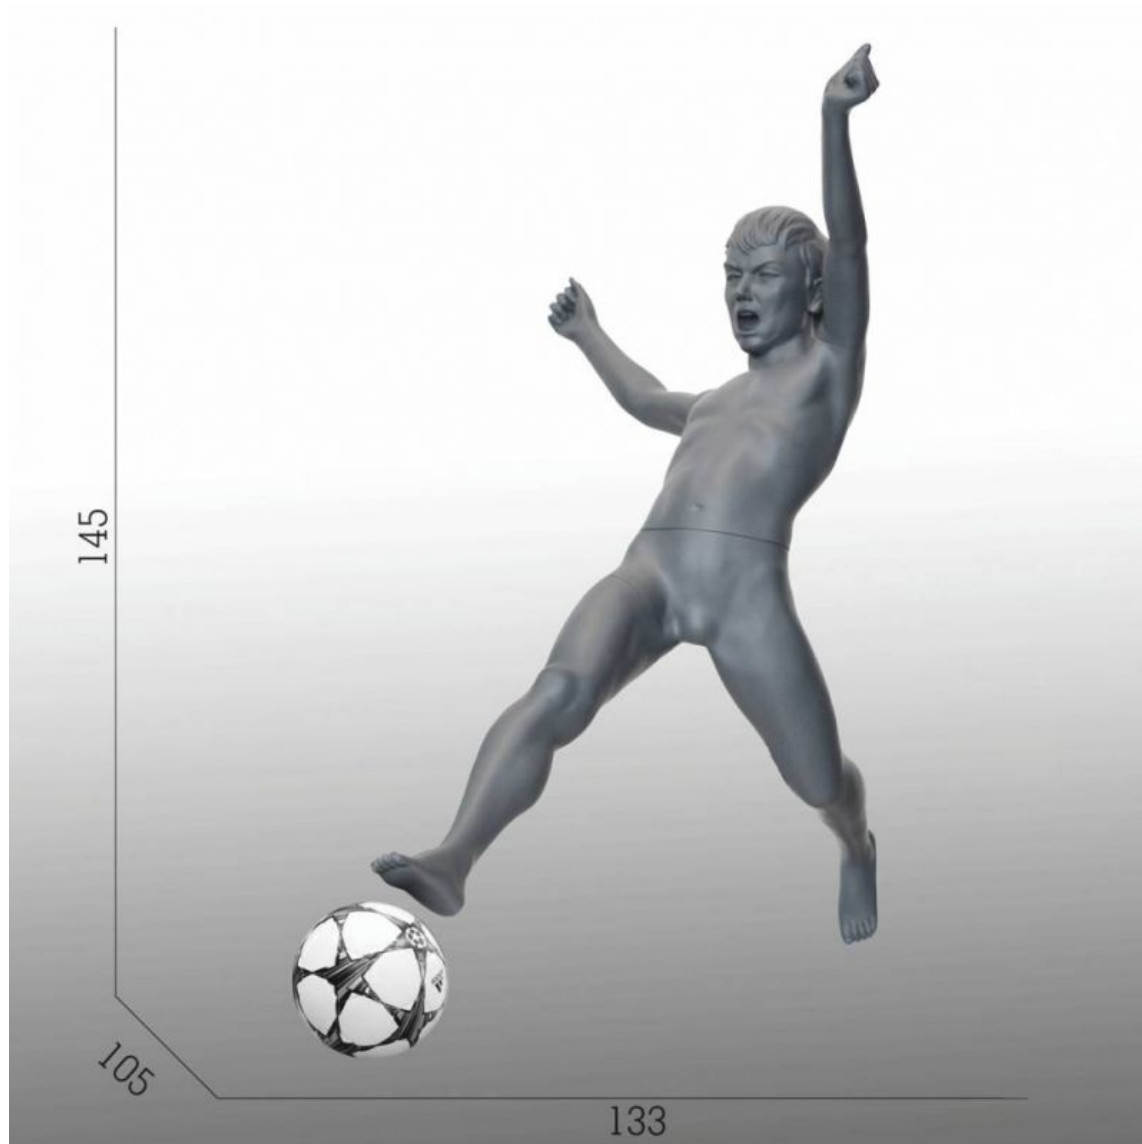

## Sport kid mannequins

Measurements of this **display kid mannequin**  
**Soccer kid mannequin with base gray color**

height 145 cm  
width 95 cm

width 63 cm  
depth 33 cm  
size 152