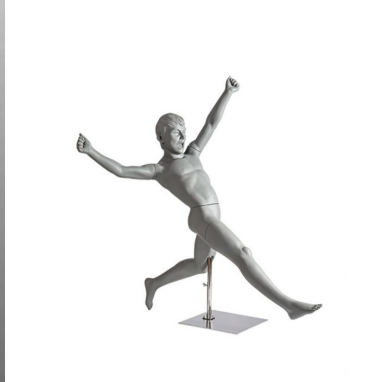

### FEATURES

<b>Brand</b>	Mannequins vitrine
<b>Base</b>	Square metal
<b>Fitting</b>	Calf
<b>Color</b>	Gris
<b>Ref</b>	man-vit-enf-2871
<b>ID</b>	2871
<b>Delivery schedule</b>	1-5 working days
<b>Category</b>	Sport kid mannequins
<b>Type</b>	Mannequins

Measurements of this **display kid mannequin**  
**Soccer kid mannequin with base gray color**

height 145 cm  
width 95 cm

width 63 cm  
depth 33 cm  
size 152