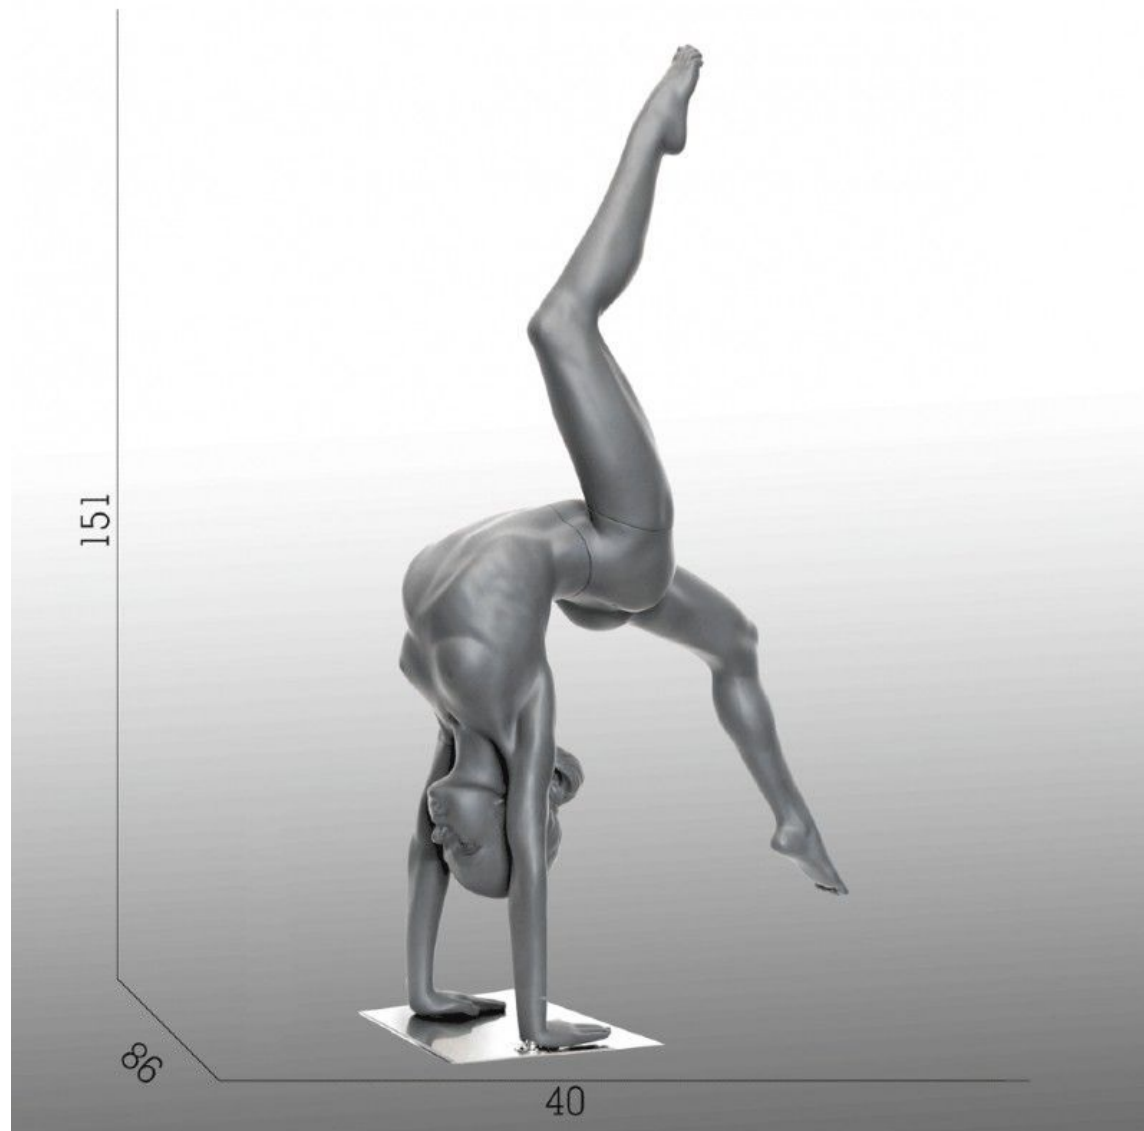

Display child mannequin gymnast 379.00 €Ex VAT

Sport kid mannequins

FEATURES

Brand	Mannequins vitrine
Base	Square metal
Fitting	
Color	Gris
Ref	man-vit-enf-3138
ID	3138
Delivery schedule	5-10 working days
Category	Sport kid mannequins
Type	Mannequins

DETAIL

Mannequin sport girl available in stock and fast delivery. This gymnast mannequin is fixed on a secure glass base, the binding is in the hands. The girl display mannequin, is made of fiberglass reinforced polyester. The display mannequin has hands on the floor and a half leg stretched up, and the other leg down.

DESCRIPTION

Window mannequin young grey gymnast girl with hands fixed on rectangular glass base. **This sporty display mannequin** is authentic, it allows to catch the eyes of customers in the shop window or showroom. Model sports showcase, ideal for presenting items related to sports and gymnastics. **Display mannequin sports hild gymnast** measures: 177 cm high, 90 cm wide and 105 cm deep.

Display child mannequin gymnast