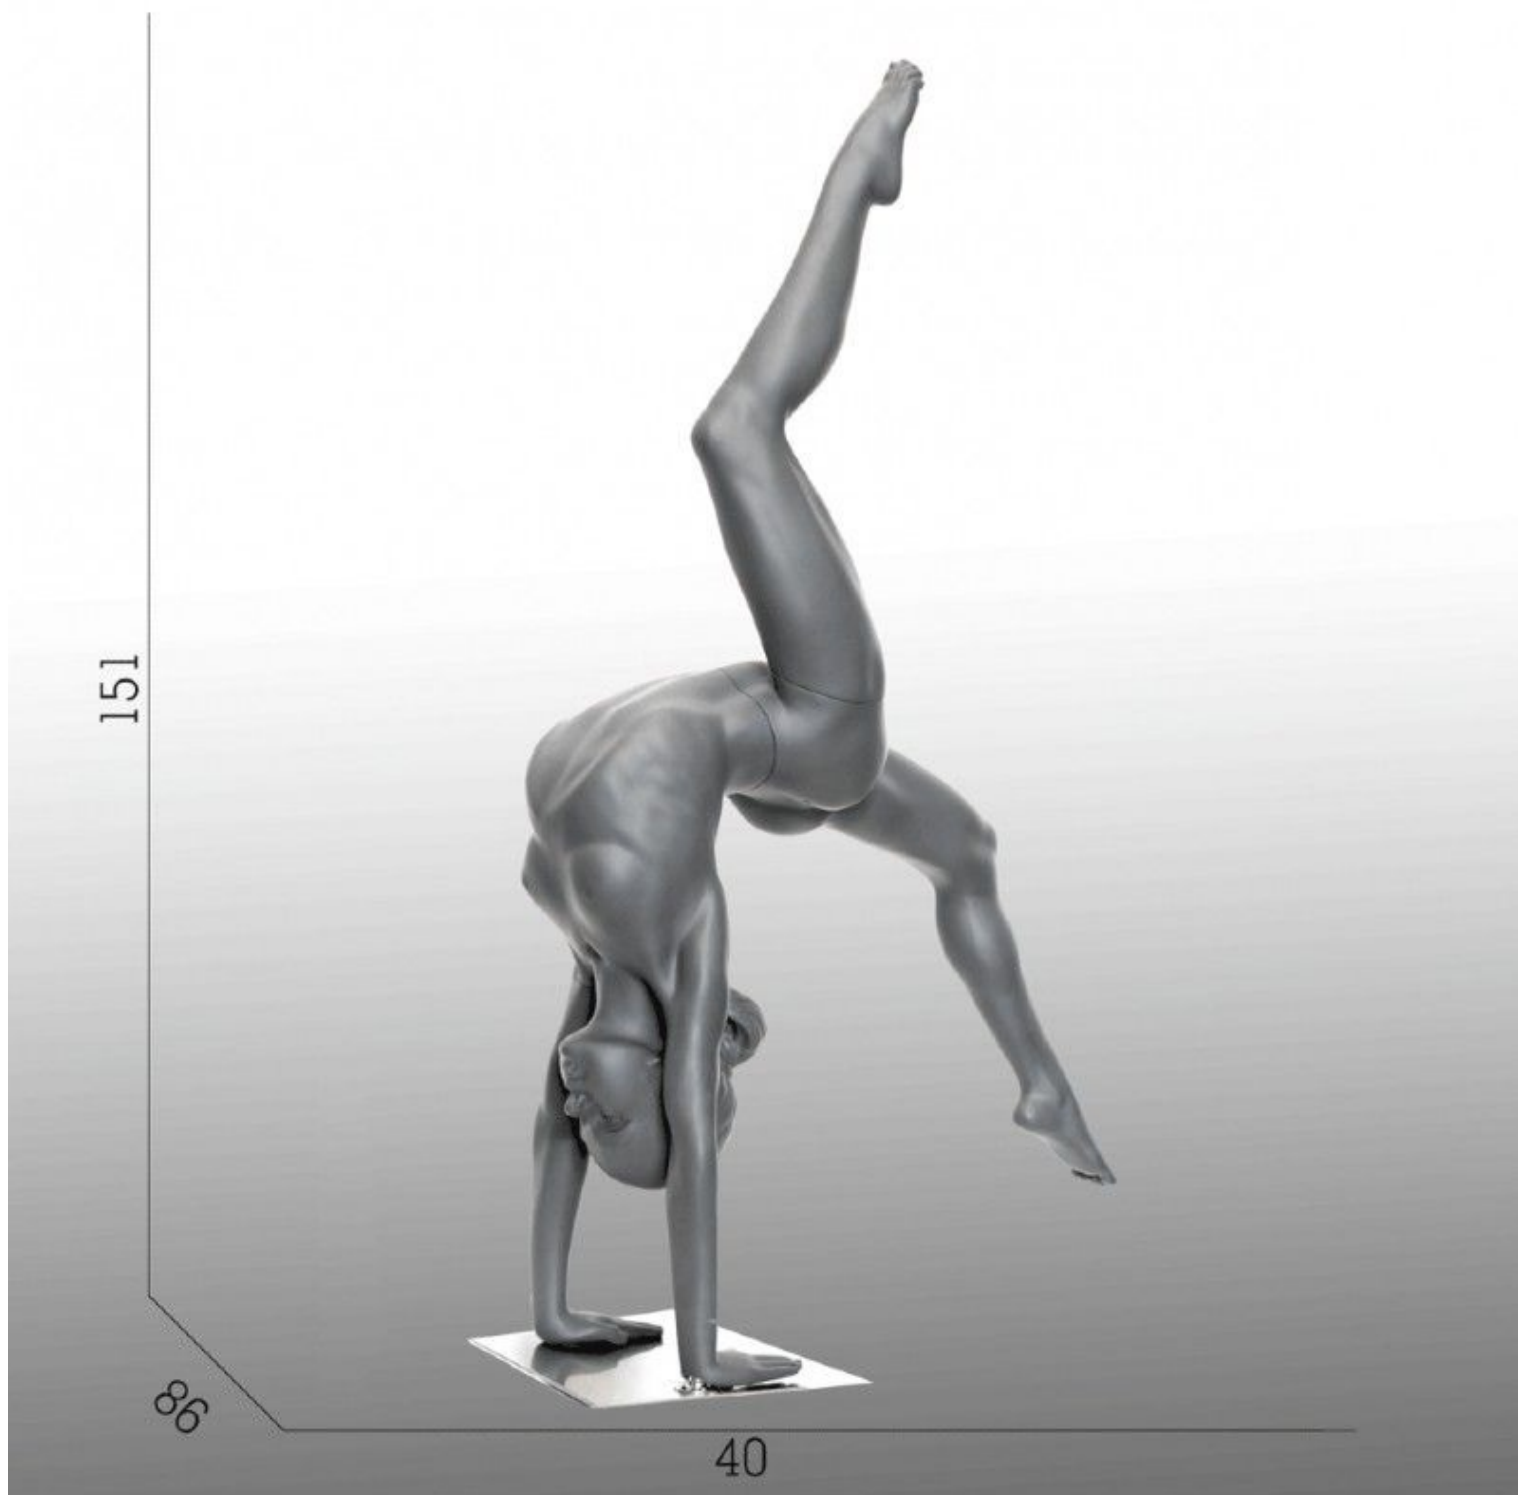

Sport kid mannequins - Photo n° 1

FEATURES

Brand	Mannequins vitrine
Base	Square metal
Fitting	
Color	Gris
Ref	man-vit-enf-3138
ID	3138
Delivery schedule	5-10 working days
Category	Sport kid mannequins
Type	Mannequins

DETAIL

Mannequin sport girl available in stock and fast delivery. This gymnast mannequin is fixed on a secure glass base, the binding is in the hands. The girl display mannequin, is made of fiberglass reinforced polyester. The display mannequin has hands on the floor and a half leg stretched up, and the other leg down.

Display child mannequin gymnast

Sport kid mannequins - Photo n° 2