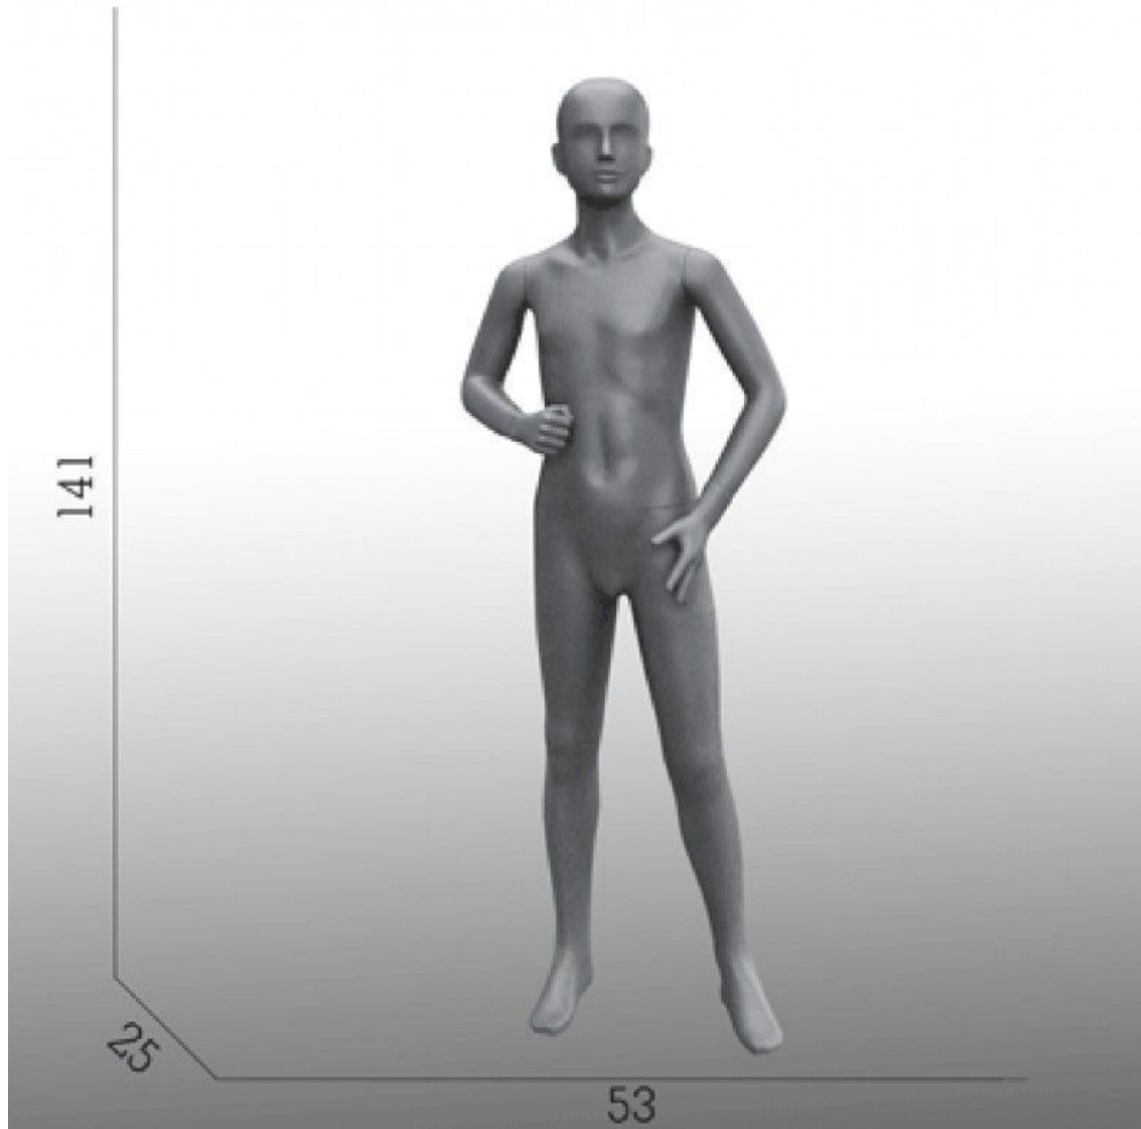

Display children mannequin 10 years old **269.00 €Ex VAT** Abstract mannequin

FEATURES

Brand	Mannequins vitrine
Base	Round glass
Fitting	Calf
Color	Gris
Ref	man-enf-abs-3136
ID	3136
Delivery schedule	5-10 working days
Category	Abstract mannequin
Type	Mannequins

DETAIL

Abstract 10-year-old child mannequin with folded arms, available in stock and quick delivery. Model timeless abstract showcase with its gray color, and in a casual or sporty position. This grey child mannequin is 141 cm tall and 58 cm tall, hip: 71 cm. This abstract showcase mannequin adapts to all types of children's clothing collections, with its modern and basic style.

DESCRIPTION

Abstract 10-year-old child mannequin with folded arms, available in stock and quick delivery. **Model timeless abstract showcase** with its gray color, and in a casual or sporty position. **This grey child display mannequin** is 141 cm tall and 58 cm tall, hip: 71 cm. **This abstract showcase mannequin** adapts to all types of children's clothing collections, with its modern and basic style.

Display children mannequin 10 years old