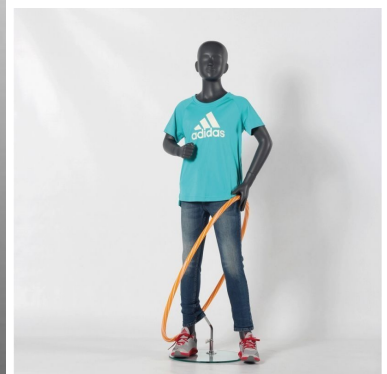

Display children mannequin 10 years old **269.00 €Ex VAT** Abstract mannequin

FEATURES

Brand	Mannequins vitrine
Base	Round glass
Fitting	Calf
Color	Gris
Ref	man-enf-abs-3136
ID	3136
Delivery schedule	5-10 working days
Category	Abstract mannequin
Type	Mannequins

DETAIL

Abstract 10-year-old child mannequin with folded arms, available in stock and quick delivery. Model timeless abstract showcase with its gray color, and in a casual or sporty position. This grey child mannequin is 141 cm tall and 58 cm tall, hip: 71 cm. This abstract showcase mannequin adapts to all types of children's clothing collections, with its modern and basic style.

DESCRIPTION

Abstract 10-year-old child mannequin with folded arms, available in stock and quick delivery. **Model timeless abstract showcase** with its gray color, and in a casual or sporty position. **This grey child display mannequin** is 141 cm tall and 58 cm tall, hip: 71 cm. **This abstract showcase mannequin** adapts to all types of children's clothing collections, with its modern and basic style.

DETAIL

Abstract 10-year-old child mannequin with folded arms, available in stock and quick delivery. Model timeless abstract showcase with its gray color, and in a casual or sporty position. This grey child mannequin is 141 cm tall and 58 cm tall, hip: 71 cm.