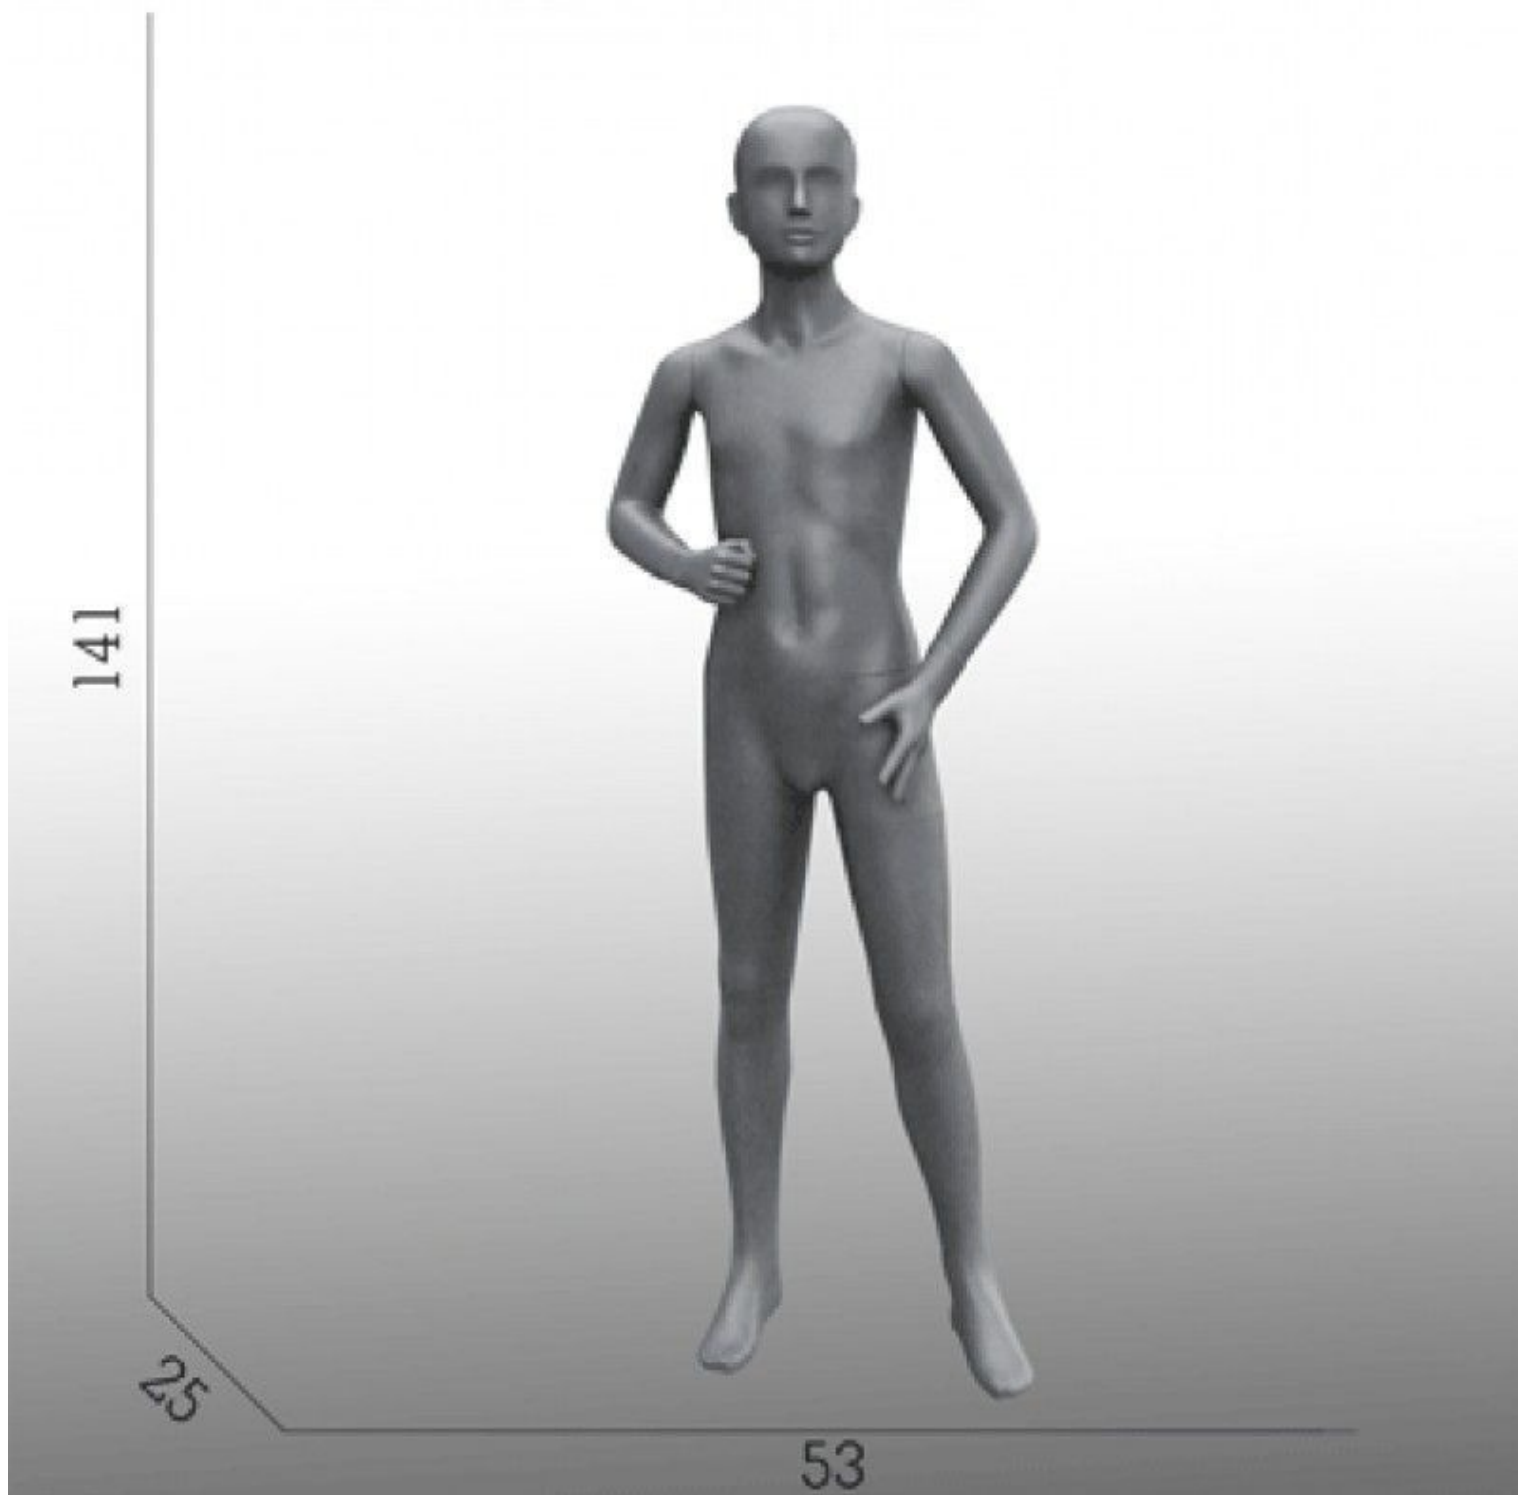

Abstract mannequin - Photo n° 1

FEATURES

Brand	Mannequins vitrine
Base	Round glass
Fitting	Calf
Color	Gris
Ref	man-enf-abs-3136
ID	3136
Delivery schedule	5-10 working days
Category	Abstract mannequin
Type	Mannequins

DETAIL

Abstract 10-year-old child mannequin with folded arms, available in stock and quick delivery. Model timeless abstract showcase with its gray color, and in a casual or sporty position. This grey child mannequin is 141 cm tall and 58 cm tall, hip: 71 cm.

This abstract showcase mannequin adapts to all types of children's clothing collections, with its modern and basic style.

Display children mannequin 10 years old

Abstract mannequin - Photo n° 2