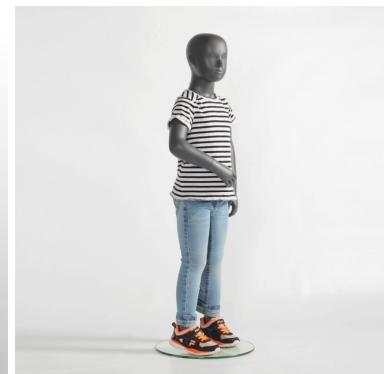

Display child mannequin abstract grey 4 years **269.00 €Ex VAT**

Abstract mannequin

FEATURES

Brand	Mannequins vitrine
Base	Round glass
Fitting	Calf
Color	Gris
Ref	man-vit-enf-3133
ID	3133
Delivery schedule	5-10 working days
Category	Abstract mannequin
Type	Mannequins

DETAIL

4-year-old abstract child display mannequin with folded right arm. This window children's mannequin is modern and adapts to any type of clothing collection, it can be displayed in a shop window but also on display in a store.

DESCRIPTION

Grey abstract child mannequin with bent right arm. **Timeless abstract child mannequin**, showcases your children's clothing collections, this showcase mannequin is easy to display in your showroom or showroom. **This window baby mannequin** is 108 cm tall, size 51 cm.

Display child mannequin abstract grey 4 years