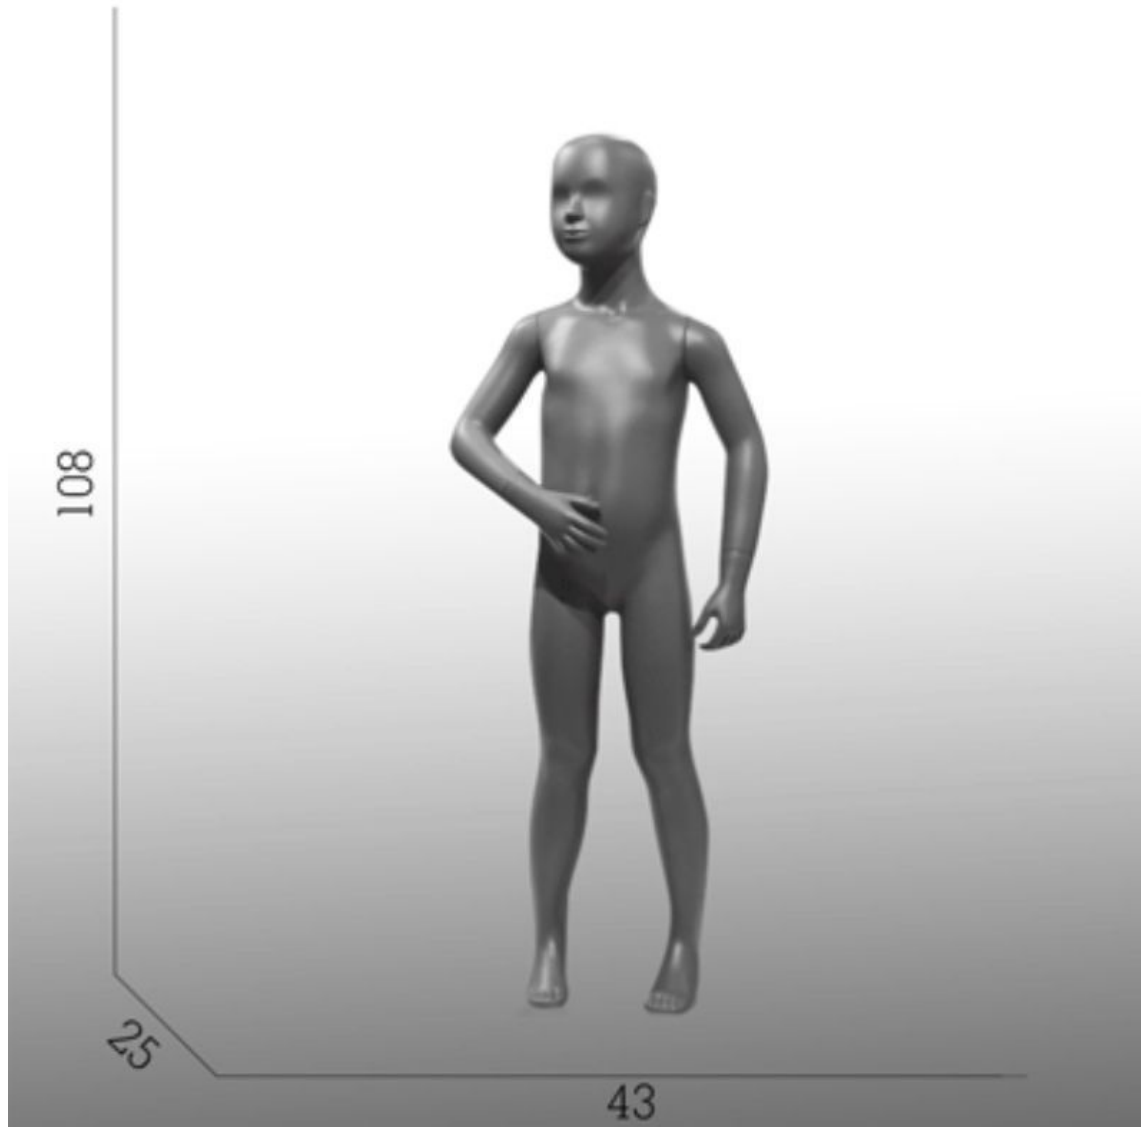

Display child mannequin abstract grey 4 years **269.00 €Ex VAT**

Abstract mannequin

FEATURES

Brand	Mannequins vitrine
Base	Round glass
Fitting	Calf
Color	Gris
Ref	man-vit-enf-3133
ID	3133
Delivery schedule	5-10 working days
Category	Abstract mannequin
Type	Mannequins

DETAIL

4-year-old abstract child display mannequin with folded right arm. This window children's mannequin is modern and adapts to any type of clothing collection, it can be displayed in a shop window but also on display in a store.

DESCRIPTION

Grey abstract child mannequin with bent right arm. **Timeless abstract child mannequin**, showcases your children's clothing collections, this showcase mannequin is easy to display in your showroom or showroom. **This window baby mannequin** is 108 cm tall, size 51 cm.

Display child mannequin abstract grey 4 years