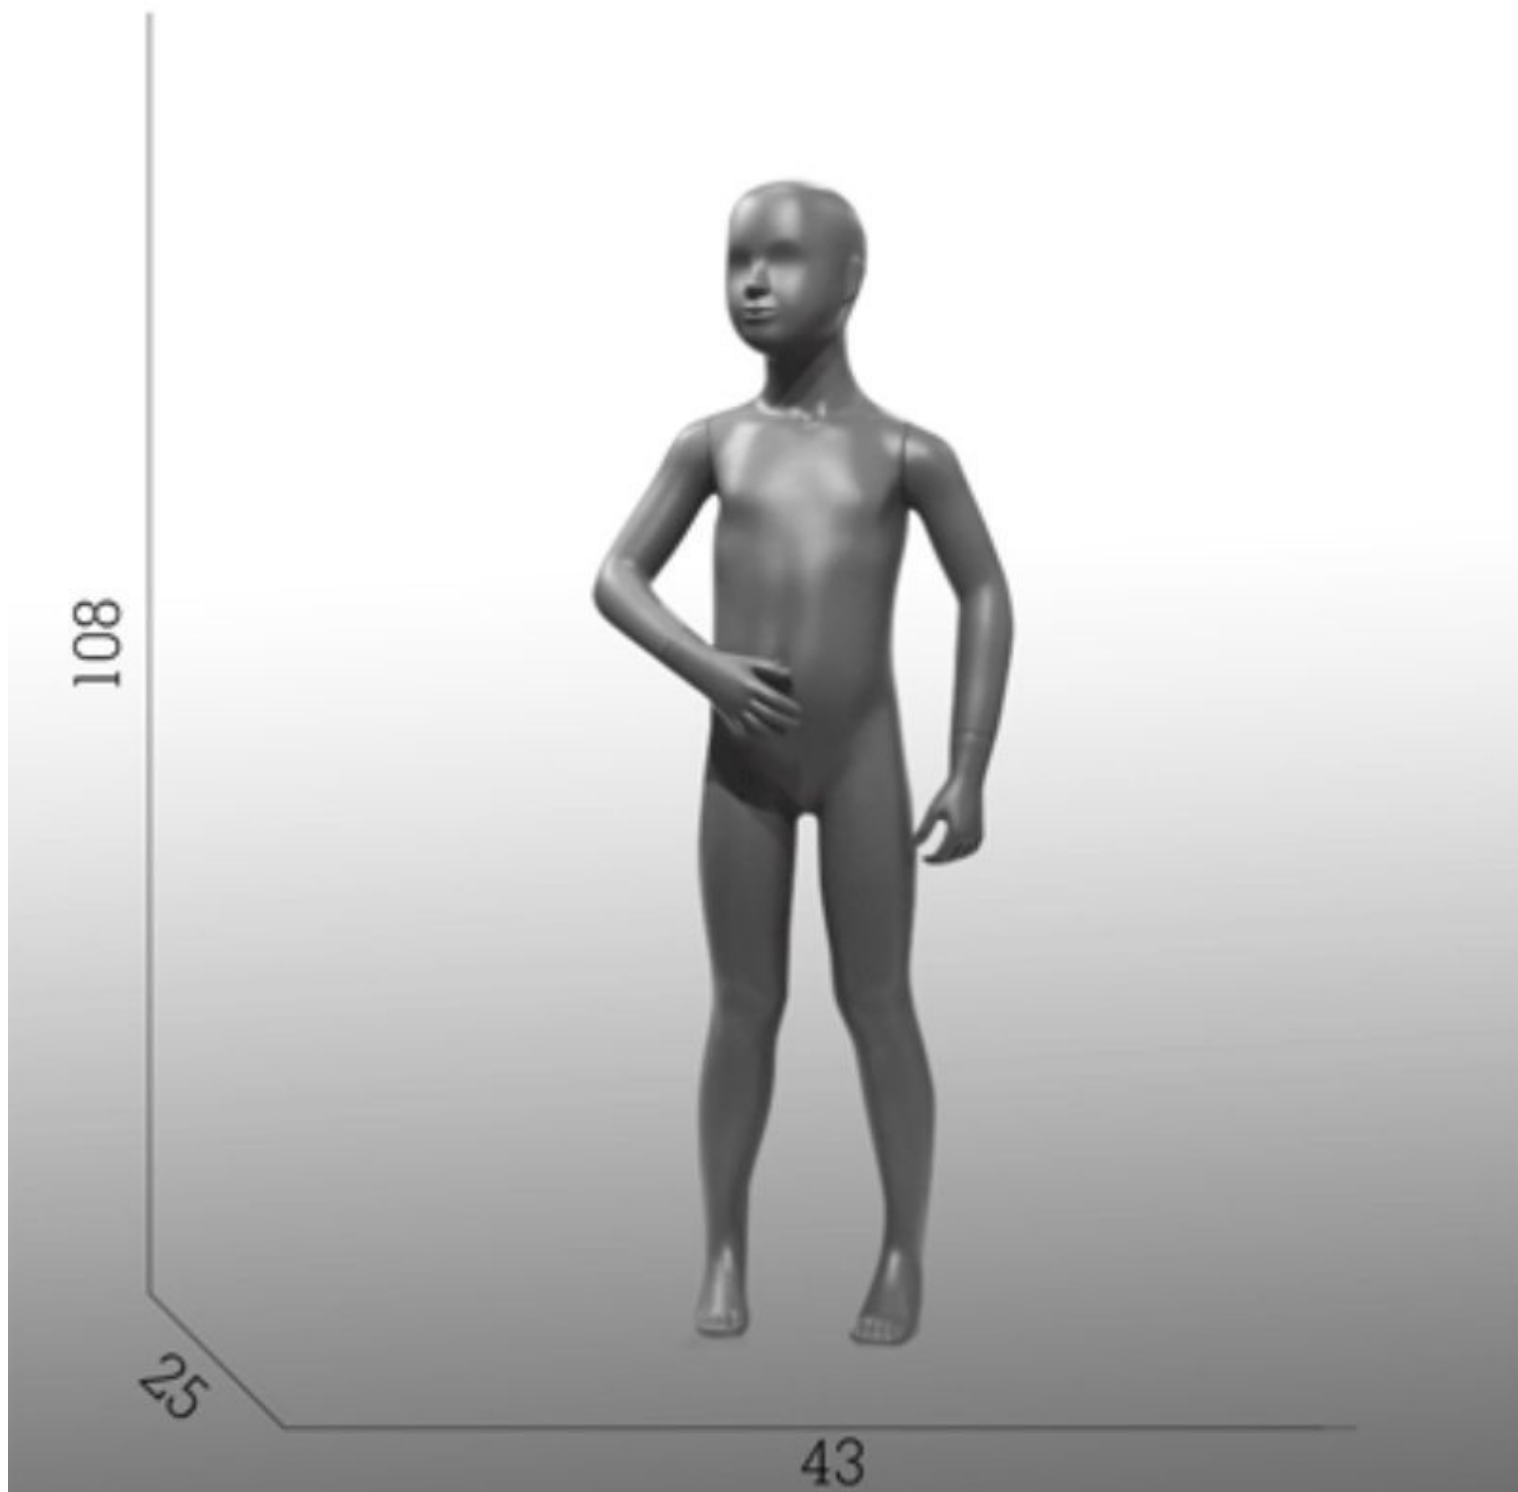

Abstract mannequin - Photo n° 1

FEATURES

Brand	Mannequins vitrine
Base	Round glass
Fitting	Calf
Color	Gris
Ref	man-vit-enf-3133
ID	3133
Delivery schedule	5-10 working days
Category	Abstract mannequin
Type	Mannequins

DETAIL

4-year-old abstract child display mannequin with folded right arm. This window children's mannequin is modern and adapts to any type of clothing collection, it can be displayed in a shop window but also on display in a store.

Display child mannequin abstract grey 4 years

Abstract mannequin - Photo n° 2