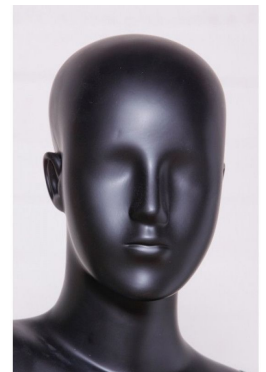

Black satin finish child mannequin 6 years old **199.98 € Ex VAT**
Abstract mannequin **- 55.56 % 450.00**

FEATURES

Brand	Mannequins vitrine
Base	Round glass
Fitting	Calf
Color	Noir
Ref ID	man-de-vit-1656 1656
Delivery schedule	1-5 working days
Category	Abstract mannequin
Type	Mannequins

DETAIL

Quick delivery of this female mannequin head abstract once your order confirmed. Our team is at your disposal to provide you with all the necessary advice.

Find the ideal display mannequin for your shop and choose a female mannequin with abstract head for the layout of your clothing stores. We also have a wide range of mannequins legs.

DESCRIPTION

Black kid mannequin economic line without face on a base with square glass base. This kiddisplay mannequin an has a footfitting. Black color, this abstrack kid mannequin approaches a posture standing relaxed. Ideal for a lifestyle effect in the shop window or interior.

Black satin finish child mannequin 6 years old

Abstract mannequin - Photo n° 1

FEATURES

Brand	Mannequins vitrine
Base	Round glass
Fitting	Calf
Color	Noir
Ref	man-de-vit-1656
ID	1656
Delivery schedule	1-5 working days
Category	Abstract mannequin
Type	Mannequins