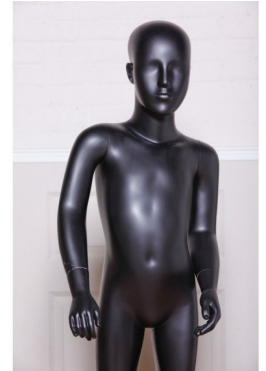

Black satin finish child mannequin 6 years old **199.98 € Ex VAT**
Abstract mannequin **- 55.56 % 450.00**

FEATURES

Brand	Mannequins vitrine
Base	Round glass
Fitting	Calf
Color	Noir
Ref ID	man-de-vit-1656 1656
Delivery schedule	1-5 working days
Category	Abstract mannequin
Type	Mannequins

DETAIL

Quick delivery of this female mannequin head abstract once your order confirmed. Our team is at your disposal to provide you with all the necessary advice.

Find the ideal display mannequin for your shop and choose a female mannequin with abstract head for the layout of your clothing stores. We also have a wide range of mannequins legs.

DESCRIPTION

Black kid mannequin economic line without face on a base with square glass base. This kiddisplay mannequin an has a footfitting. Black color, this abstrack kid mannequin approaches a posture standing relaxed. Ideal for a lifestyle effect in the shop window or interior.

Black satin finish child mannequin 6 years old

Abstract mannequin - Photo n° 1

FEATURES

Brand	Mannequins vitrine
Base	Round glass
Fitting	Calf
Color	Noir
Ref	man-de-vit-1656
ID	1656
Delivery schedule	1-5 working days
Category	Abstract mannequin
Type	Mannequins