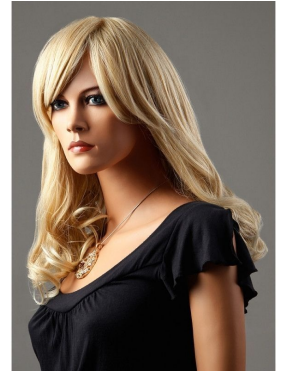

Classic blond female mannequin wig **25.00 €Ex VAT**  
Mannequin wigs **- 50.00 % 50.00**

FEATURES

<b>Brand</b>	Mannequins vitrine
<b>Base</b>	
<b>Fitting</b>	
<b>Ref</b>	per-man-vit-2617
<b>ID</b>	2617
<b>Delivery schedule</b>	1-5 working days
<b>Category</b>	Mannequin wigs
<b>Type</b>	Accessories for mannequins

DESCRIPTION

Woman blonde wig blonde for store mannequin. Mid-length wig with a modern haircut that will turn your showcase mannequin into a sensual and sexy woman. Blonde wig that fits all our women mannequins.

Classic blond female mannequin wig