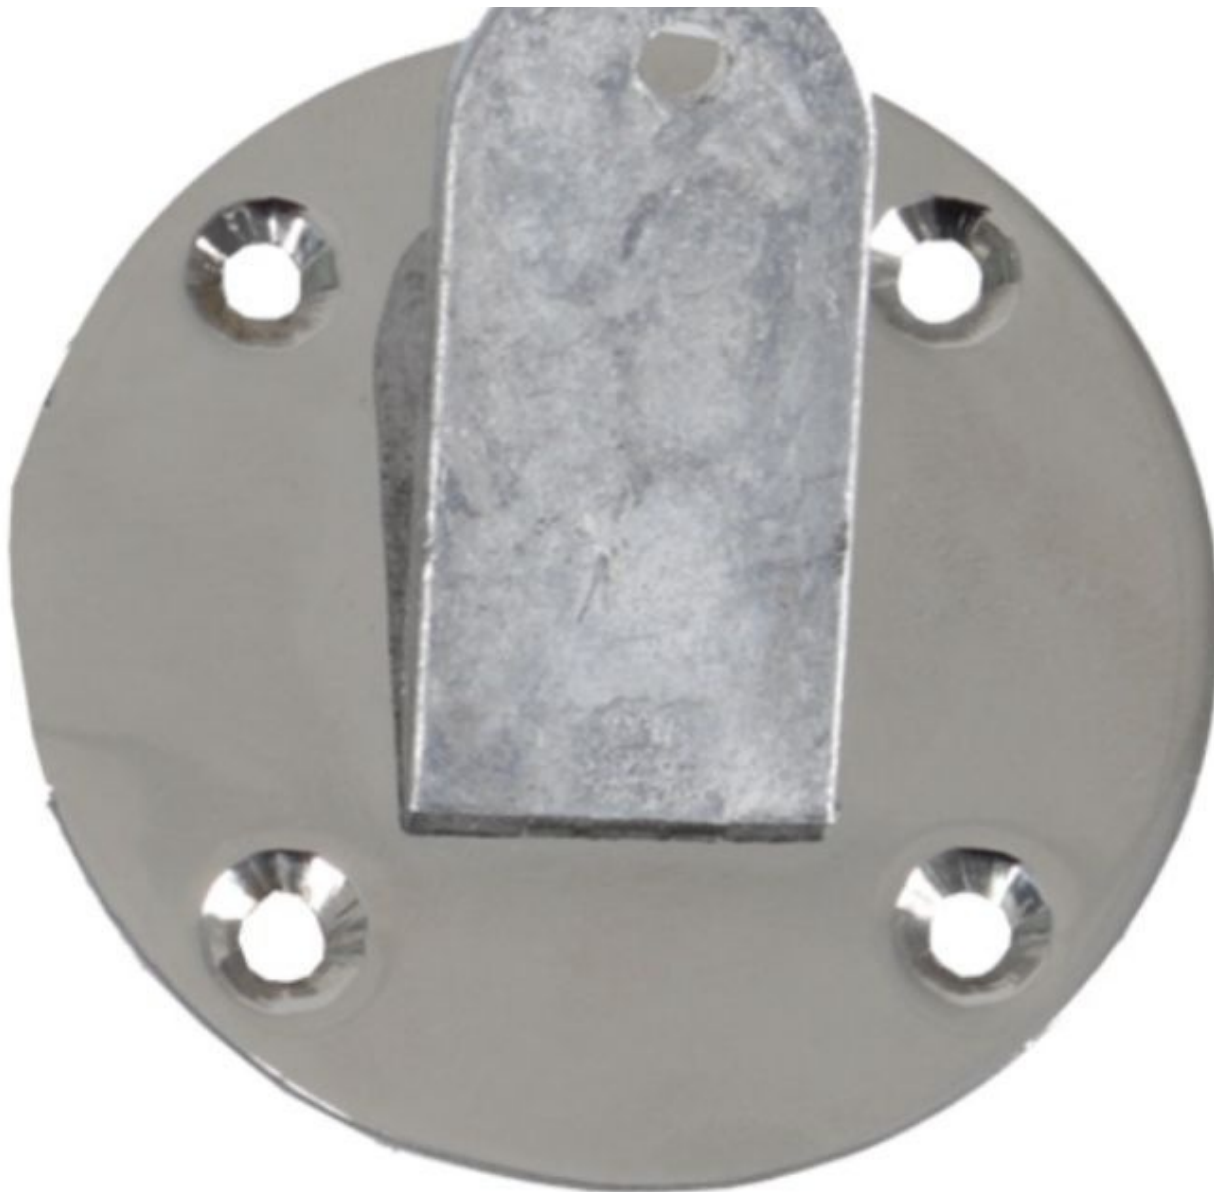

FEATURES

Brand	Mannequins vitrine
Base	No fixing
Fitting	Gris
Color	jam-de-man-4070
Ref ID	4070
Delivery schedule	1-5 working days
Category	Leg mannequins
Type	Accessories for mannequins

DETAIL

Features of the Women's Mannequin Leg Grey

- **Rugged Material:** Made from fibreglass-reinforced synthetic resin for added durability
- **Wall Mount:** Easily removable for customer presentations, offering maximum flexibility
- **Elegant Finish:** With a stylish finish and dirt-repellent seal for a neat presentation
- **Modern Colour:** Grey similar to RAL7042 for a contemporary aesthetic

Display elegance and functionality with our Grey Women's Mannequin Leg, perfect for showcasing your products in your window display or during customer presentations.