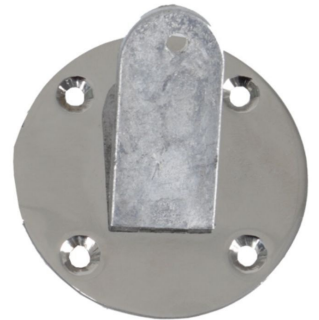

Women's grey mannequin leg 79.00 €Ex VAT

Leg mannequins

FEATURES

Brand	Mannequins vitrine
Base	
Fitting	No fixing
Color	Gris
Ref	jam-de-man-4070
ID	4070
Delivery schedule	1-5 working days
Category	Leg mannequins
Type	Accessories for mannequins

DETAIL

Features of the Women's Mannequin Leg Grey

- Rugged Material: Made from fibreglass-reinforced synthetic resin for added durability
- Wall Mount: Easily removable for customer presentations, offering maximum flexibility
- Elegant Finish: With a stylish finish and dirt-repellent seal for a neat presentation
- Modern Colour: Grey similar to RAL7042 for a contemporary aesthetic

Display elegance and functionality with our Grey Women's Mannequin Leg, perfect for showcasing your products in your window display or during customer presentations.

DESCRIPTION

Women's Mannequin Leg GreyExpress determination with our Women's Mannequin Leg Grey, a stylish accessory for displaying stockings, bandages and orthotics.**Dimensions:**

- Height 67 cm,
- Width 14 cm,
- Depth 46 cm,
- Bottom circumference 21 cm,
- Top circumference 17 cm.

Women's grey mannequin leg