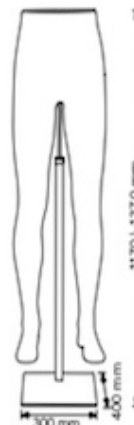

gambe uomo con base
male legs with base

cod. 5024SRC

rivestimento | coating :
• maglia grigio
grey fabric elasthan

finitura base | base finishes :
• cromo
chrome

48