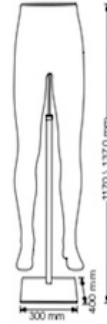

# Mannequin flexible man gray legs 185.00 €Ex VAT

## Leg mannequins

gambe uomo con base  
male legs with base

cod. 5024SRC

48

rivestimento | coating :  
• maglia grigio  
gray fabric elastan

finitura base | base finishes :  
• cromo  
chrome

### FEATURES

<b>Brand</b>	Mannequins vitrine
<b>Base</b>	Square metal
<b>Fitting</b>	Buttock
<b>Color</b>	Gris
<b>Ref</b>	jam-man-fle-2787
<b>ID</b>	2787
<b>Delivery schedule</b>	5-10 working days
<b>Category</b>	Leg mannequins
<b>Type</b>	Mannequins

### DESCRIPTION

p.p1 {margin: 0.0px 0.0px 0.0px 0.0px; font: 12.0px 'Helvetica Neue'; color: #454545; min-height: 15.0px}p.p2 {margin: 0.0px 0.0px 0.0px 0.0px; font: 12.0px 'Helvetica Neue'; color: #454545}For presentation of pants, jeans, shorts and bermudas, socks and shoes ...Male mannequin legs in gray elastane with a square base in chromed metal**Chrome base : 300mmx400mm Size 1170 / 1370mm**