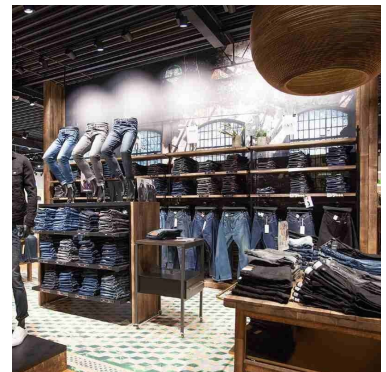

Hanging male mannequins pair of legs black color **160.00 €Ex VAT** Leg mannequins

FEATURES

Brand	Mannequins vitrine
Base	
Fitting	
Color	Noir
Ref	jam-de-man-1818
ID	1818
Delivery schedule	1-5 working days
Category	Leg mannequins
Type	Accessories for mannequins

DETAIL

Mannequins Shopping, specialists in window mannequins and store fixtures, offer a range of mannequin legs to complement your store fixtures. Women's mannequin legs and men's mannequin legs at a reasonable price. Also available on our website: folded mannequin legs, mannequin legs with hanging hooks and in various colours.

DESCRIPTION

Pair of black mannequin legs to hang Present your jeans in style with our in black plastic. Hang them easily on a hook or against a wall for impeccable wall displays. Our for men are unbreakable and resistant to impact in the event of a fall, ensuring foolproof durability. Available in black, these professional legs are also available in white to suit your presentation needs. Make our for hanging your best sellers to showcase your latest denim collections.