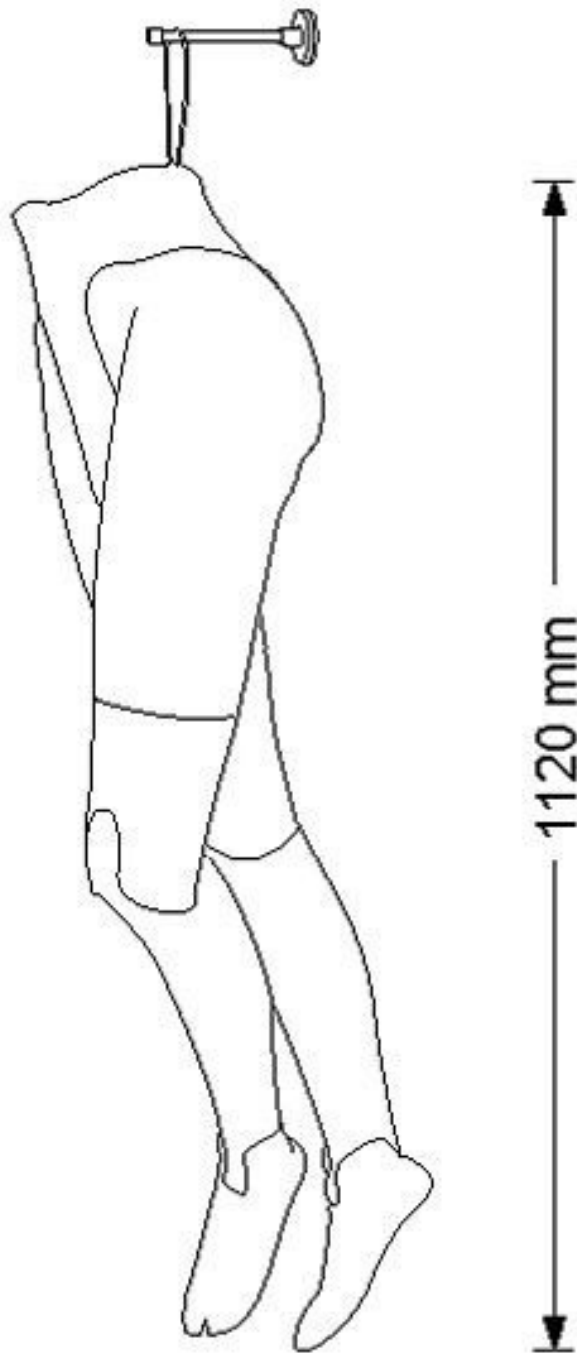

FEATURES

Brand	Mannequins vitrine
Base	
Fitting	
Color	Gris
Ref	pai-de-jam-2899
ID	2899
Delivery schedule	1-5 working days
Category	Leg mannequins
Type	Accessories for mannequins

DETAIL

Give rhythm to your window displays with these flexible women's mannequin legs to hang.

Mannequins Shopping is the professionals' supplier for shop fittings clothing, offers you a range of flexible men's, women's and children's mannequins, essential products to complete your shop layout and shop fitting, highlighting the star products of each of your collections and bringing your staging to life, at ever-cheaper prices.

Hanging female display flexible legs grey

Leg mannequins - Photo n° 3