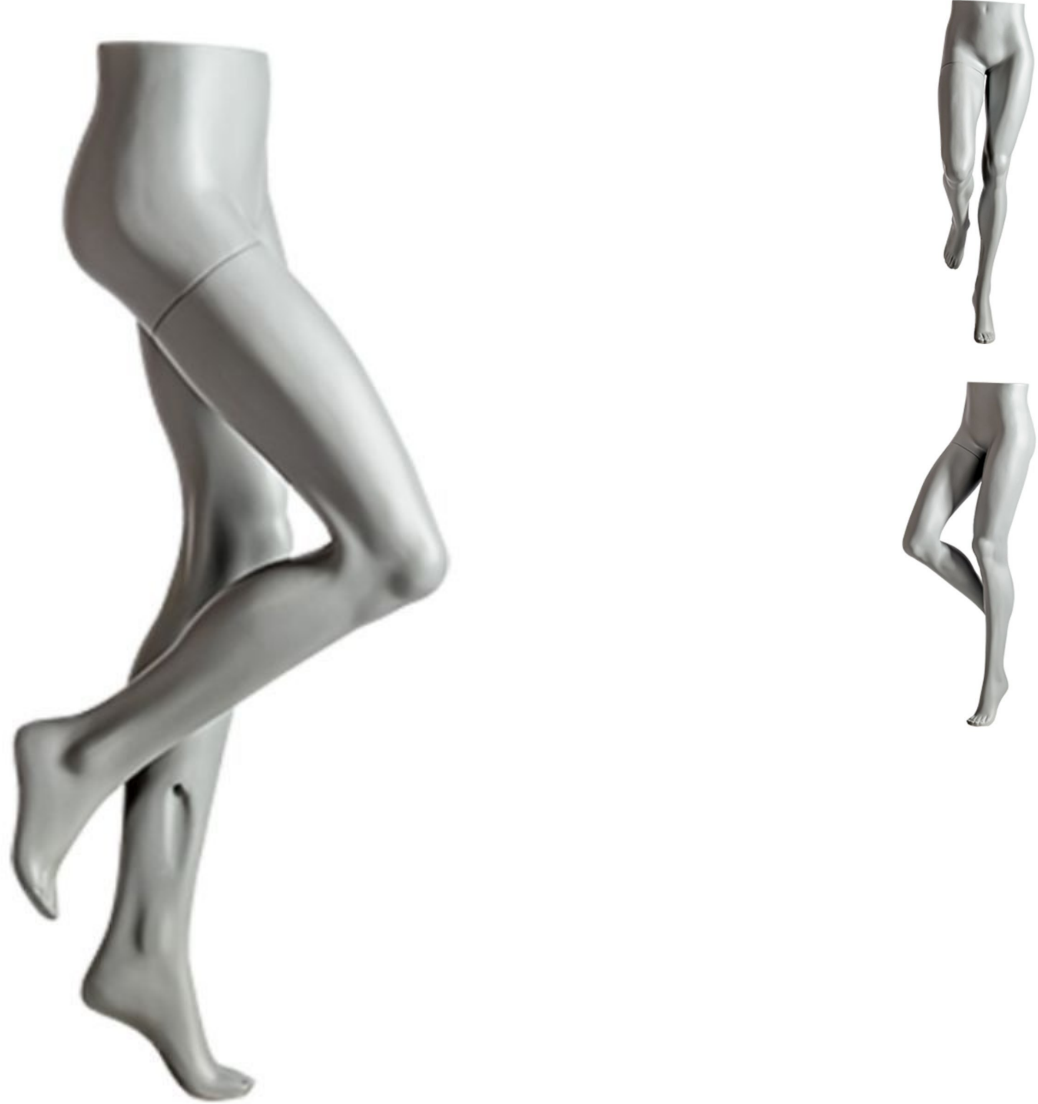

Grey female mannequin legs 249.00 €Ex VAT

Leg mannequins

FEATURES

| | |
|--------------------------|----------------------------|
| Brand | Mannequins vitrine |
| Base | Square metal |
| Fitting | Foot |
| Color | Gris |
| Ref | pai-de-jam-4043 |
| ID | 4043 |
| Delivery schedule | 1-5 working days |
| Category | Leg mannequins |
| Type | Accessories for mannequins |

DETAIL

These women's mannequin legs are perfect for showcasing skirts, trousers and shoes in your window display. Their grey RAL7042 colour matches any shop decor, adding a touch of sophistication to your presentation. Opt for this pair of window mannequin legs and create elegant window displays that capture your customers' attention.

DESCRIPTION

Pair of Window Mannequin Legs Grey RAL7042 This **pair of grey window mannequin legs**, similar to RAL7042, is the perfect accessory to showcase your feminine products. At 118cm high, 34cm wide and 55cm deep, these legs add a touch of elegance to your display.

- Dimensions: Height 118cm, Width 34cm, Depth 55cm These women's mannequin legs
- Hip circumference: 84cm
- Height: 39

are perfect for showcasing skirts, trousers and shoes in your window display. Their grey RAL7042 colour matches any shop decor, adding a touch of sophistication to your presentation.