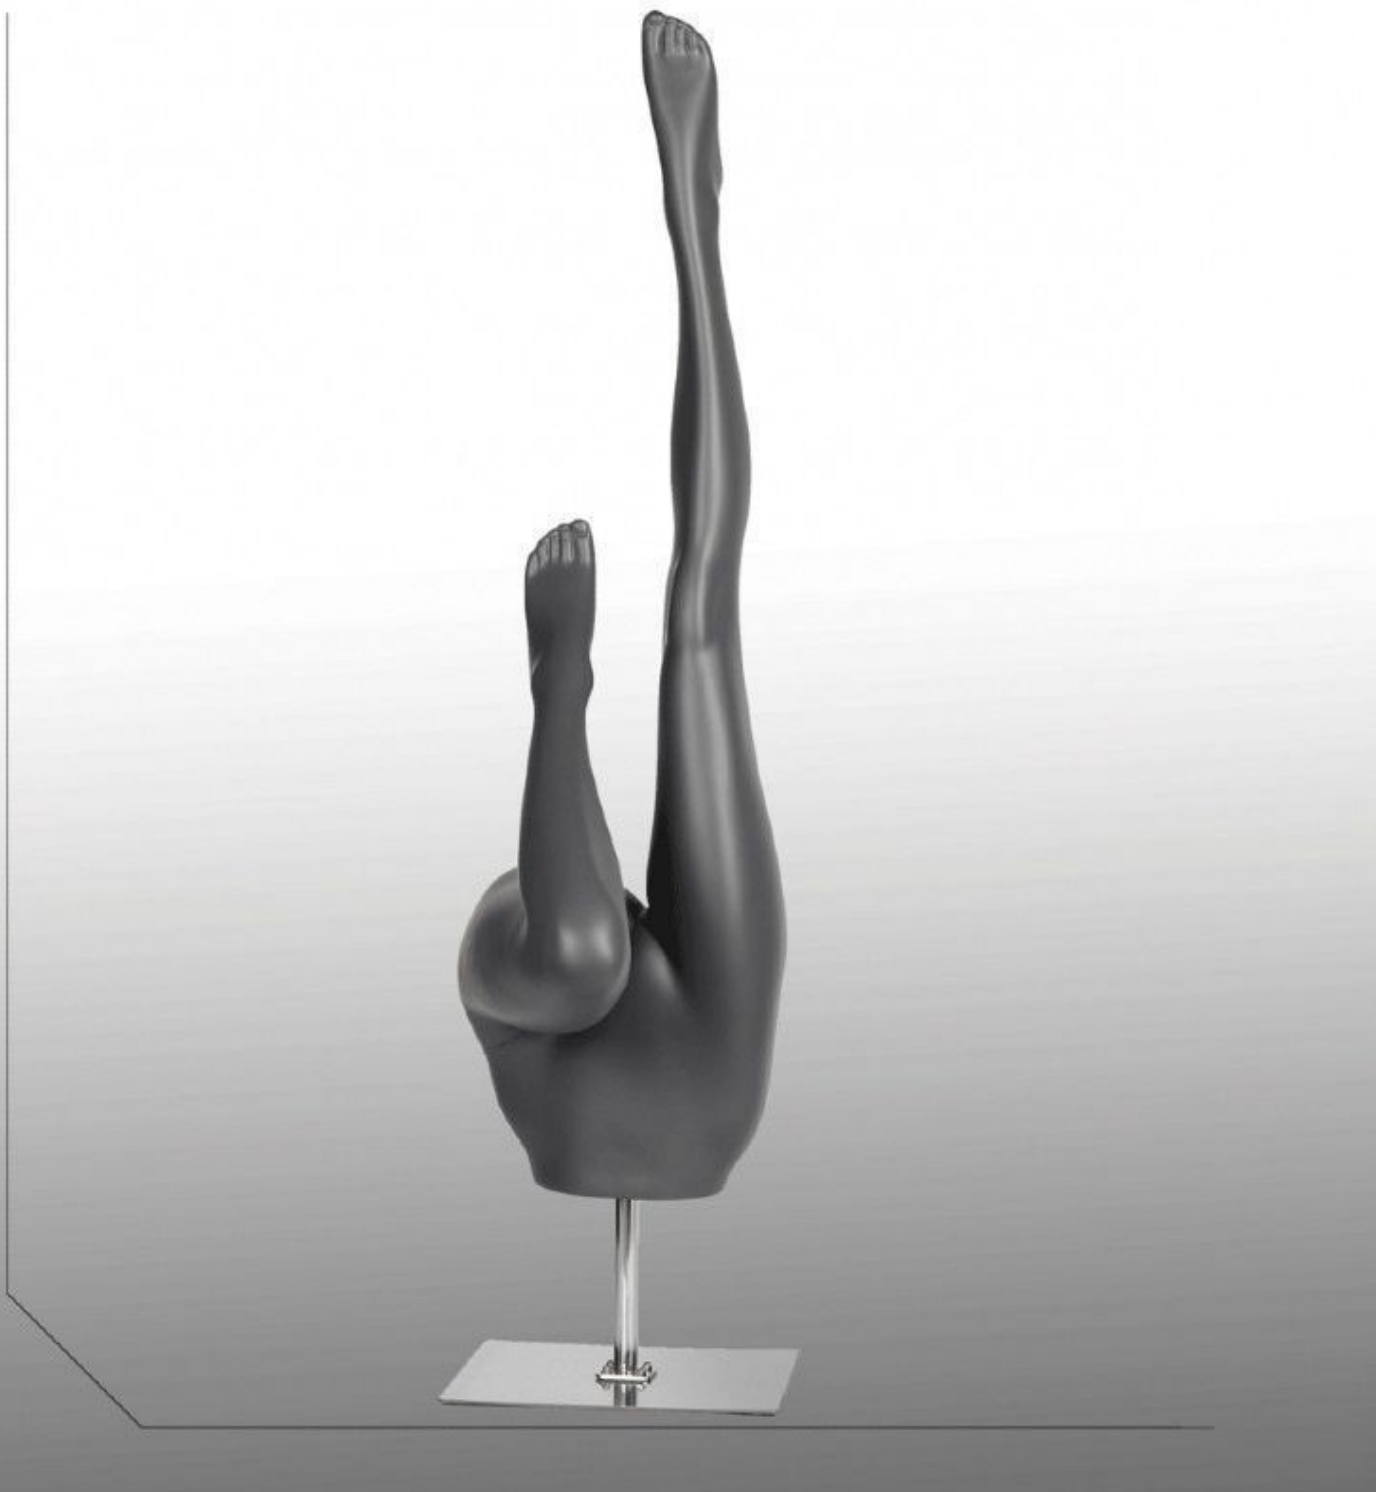

Gray vertical female mannequin legs **240.00 €Ex VAT**

Leg mannequins

FEATURES

Brand	Mannequins vitrine
Base	Square metal
Fitting	
Color	Gris
Ref	jam-man-fem-3155
ID	3155
Delivery schedule	1-5 working days
Category	Leg mannequins
Type	Accessories for mannequins

DETAIL

Mannequins Shopping wholesaler specializing in boutique equipment, advises you to choose the legs of window mannequins that best match the brand image of your clothing store. We have a wide selection of straight legs, male bent legs, white and black mannequin mannequins legs. At Mannequins Shopping, be sure to find the perfect mannequin legs that suit your activity and your style, casual, jeans or sportswear.

DESCRIPTION

Pair of female mannequin legs, with legs up, available in stock and fast delivery. **Female mannequin legs** ideal for presenting women's tights, or other stockings such as jeans or leggings, **female mannequin legs** adapt to all types of boutique, with their modern and timeless gray color. Square metal base and bust attachment with a metal rod. Measurements of this **legs mannequins** : Width 40cm

Depth 50 cm

Waist 70cm

hips 90 cm

Shoe size 39

Gray vertical female mannequin legs

Leg mannequins - Photo n° 1

FEATURES

Brand	Mannequins vitrine
Base	Square metal
Fitting	
Color	Gris
Ref	jam-man-fem-3155
ID	3155
Delivery schedule	1-5 working days
Category	Leg mannequins
Type	Accessories for mannequins