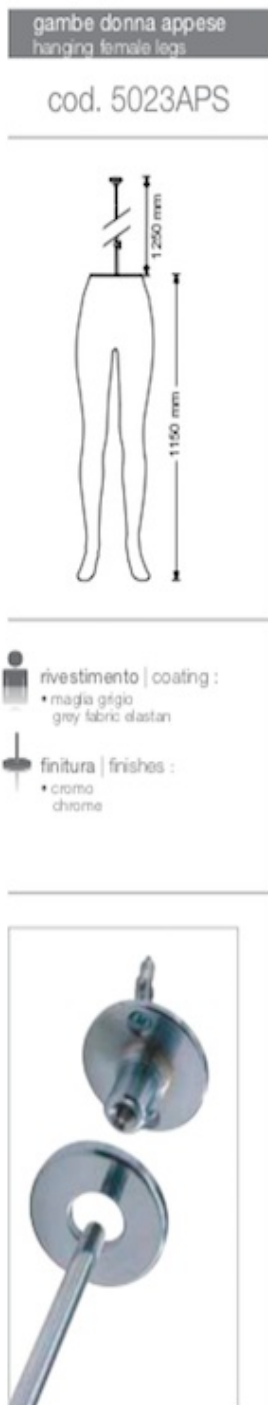

Flexible mannequin legs woman gray 185.00 € Ex VAT

Leg mannequins

FEATURES

Brand	Mannequins vitrine
Base	Square metal
Fitting	Buttock
Color	Gris
Ref	jam-man-fle-2786
ID	2786
Delivery schedule	5-10 working days
Category	Leg mannequins
Type	Mannequins

DETAIL

Our flexible mannequins are perfect for creating an inviting atmosphere in your shop window. Available in both male and female versions, as well as children's sizes, they cater to all your display needs. To ensure ease of handling, our window mannequins are often crafted from expanded foam, making them both lightweight and shock-resistant.

DESCRIPTION

- Flexible women's mannequin legs grey
- Features:**
- Flexible Women's Mannequin Legs Transform your shop into a captivating display space with our mannequin legs.
 - Chrome base (1250)
 - Flexible design
 - Adapted size

Flexible mannequin legs woman gray

Leg mannequins - Photo n° 1

FEATURES

Brand	Mannequins vitrine
Base	Square metal
Fitting	Buttock
Color	Gris
Ref ID	jam-man-fle-2786 2786
Delivery schedule	5-10 working days
Category	Leg mannequins
Type	Mannequins