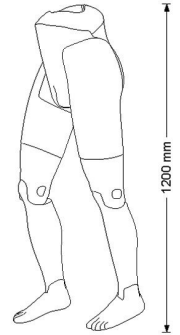

# Flexible male mannequins legs grey finish with base

### FEATURES

<b>Brand</b>	Mannequins vitrine
<b>Base</b>	Square metal
<b>Fitting</b>	Buttock
<b>Color</b>	Gris
<b>Ref</b>	jam-man-fle-2910
<b>ID</b>	2910
<b>Delivery schedule</b>	1-5 working days
<b>Category</b>	Leg mannequins
<b>Type</b>	Mannequins

### DETAIL

Product features:

- Optimum flexibility: The legs of the mannequin are designed to be flexible, allowing a variety of positions and movements to present the garments dynamically.
- Enhanced stability: The 1250 chrome base not only provides an elegant appearance, but also guarantees maximum stability.
- High-quality materials: Made from durable and hard-wearing materials, these mannequin legs are designed for long-term use.
- Adjustable height: At 120cm tall, these legs are ideal for window displays and can be adjusted to suit different styles of garments and presentations.

- Flexible mannequin legs for a variety of positions
- Tough and stylish chrome base
- 120cm height, perfect for an impactful presentation