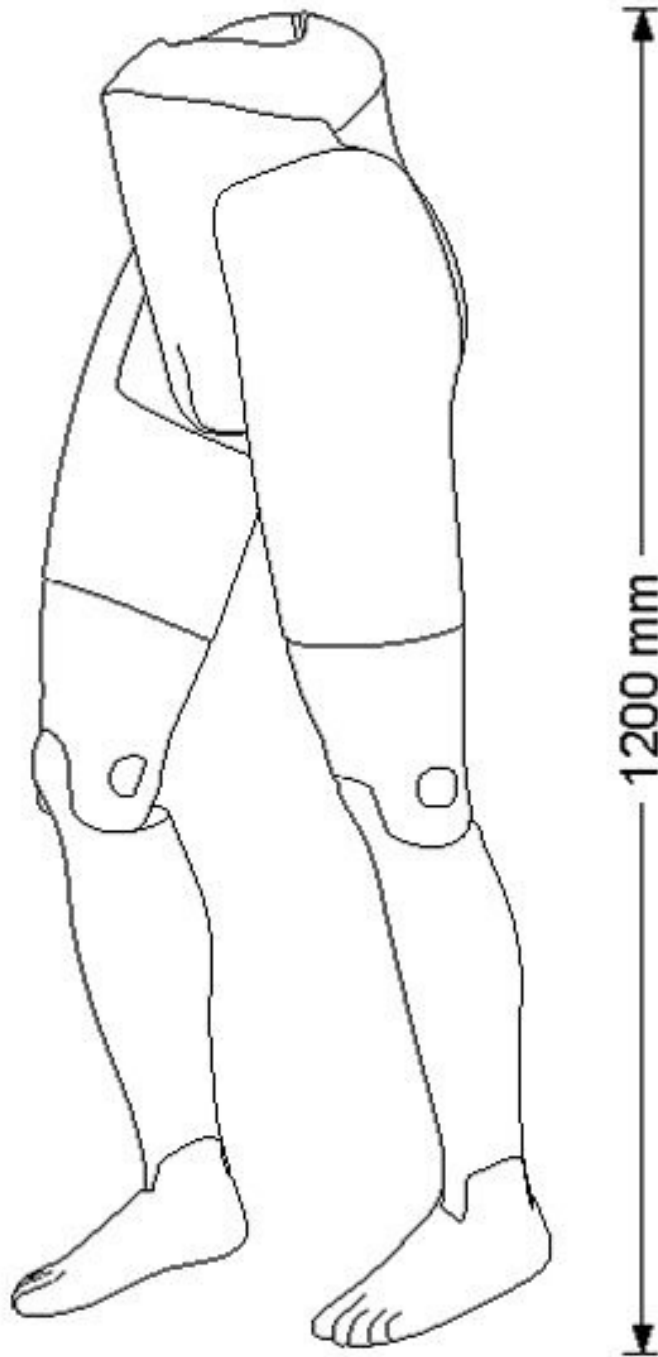

FEATURES

Brand	Mannequins vitrine
Base	Square metal
Fitting	Buttock
Color	Gris
Ref ID	jam-man-fle-2910 2910
Delivery schedule	1-5 working days
Category	Leg mannequins
Type	Mannequins

DETAIL

Product features:

- **Optimum flexibility:** The legs of the mannequin are designed to be flexible, allowing a variety of positions and movements to present the garments dynamically.
- **Enhanced stability:** The 1250 chrome base not only provides an elegant appearance, but also guarantees maximum stability.
- **High-quality materials:** Made from durable and hard-wearing materials, these mannequin legs are designed for long-term use.
- **Adjustable height:** At 120cm tall, these legs are ideal for window displays and can be adjusted to suit different styles of garments and presentations.