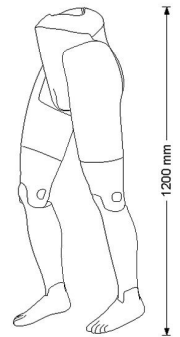

# Flexible male mannequins legs grey finish with base

### FEATURES

<b>Brand</b>	Mannequins vitrine
<b>Base</b>	Square metal
<b>Fitting</b>	Buttock
<b>Color</b>	Gris
<b>Ref</b>	jam-man-fle-2910
<b>ID</b>	2910
<b>Delivery schedule</b>	1-5 working days
<b>Category</b>	Leg mannequins
<b>Type</b>	Mannequins

### DETAIL

Product features:

- Optimum flexibility: The legs of the mannequin are designed to be flexible, allowing a variety of positions and movements to present the garments dynamically.
- Enhanced stability: The 1250 chrome base not only provides an elegant appearance, but also guarantees maximum stability.
- High-quality materials: Made from durable and hard-wearing materials, these mannequin legs are designed for long-term use.
- Adjustable height: At 120cm tall, these legs are ideal for window displays and can be adjusted to suit different styles of garments and presentations.

- Flexible mannequin legs for a variety of positions
- Tough and stylish chrome base
- 120cm height, perfect for an impactful presentation