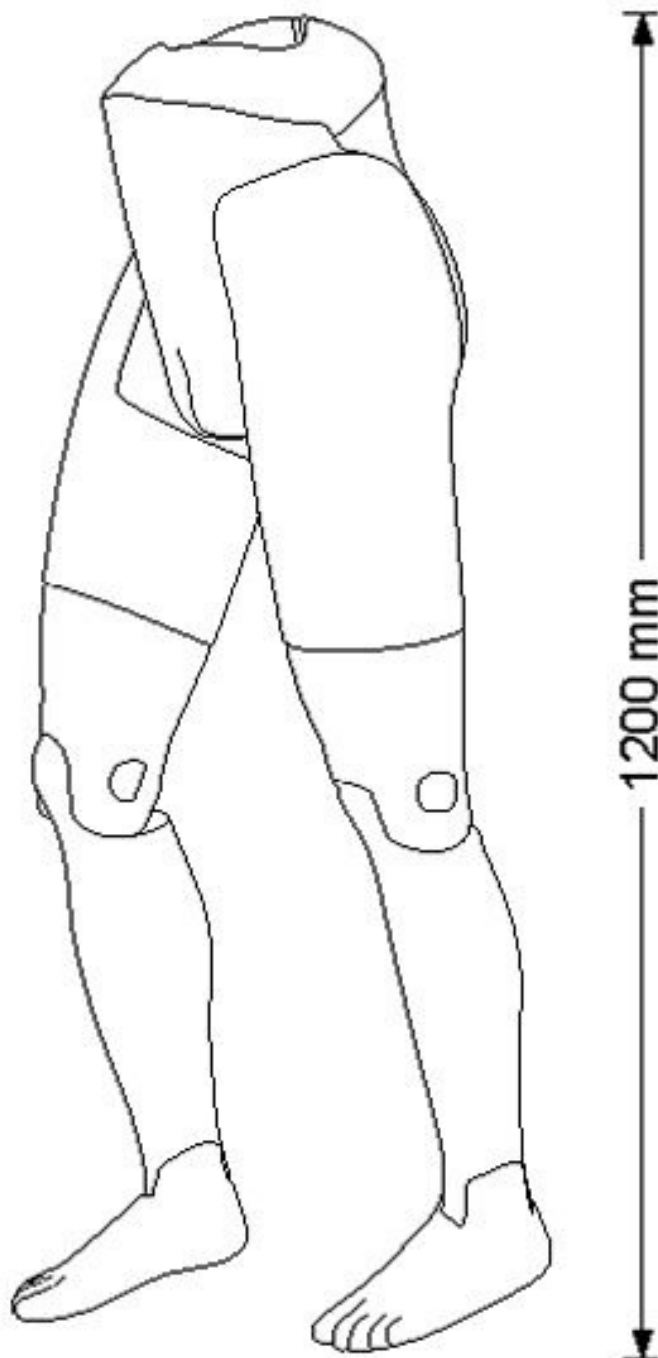

Leg mannequins - Photo n° 2

FEATURES

Brand	Mannequins vitrine
Base	Square metal
Fitting	Buttock
Color	Gris
Ref	jam-man-fle-2910
ID	2910
Delivery schedule	1-5 working days
Category	Leg mannequins
Type	Mannequins

DETAIL

Product features:

- Optimum flexibility: The legs of the mannequin are designed to be flexible, allowing a variety of positions and movements to present the garments dynamically.
- Enhanced stability: The 1250 chrome base not only provides an elegant appearance, but also guarantees maximum stability.
- High-quality materials: Made from durable and hard-wearing materials, these mannequin legs are designed for long-term use.
- Adjustable height: At 120cm tall, these legs are ideal for window displays and can be adjusted to suit different styles of garments and presentations.

Flexible male mannequins legs grey finish with base

Leg mannequins - Photo n° 3