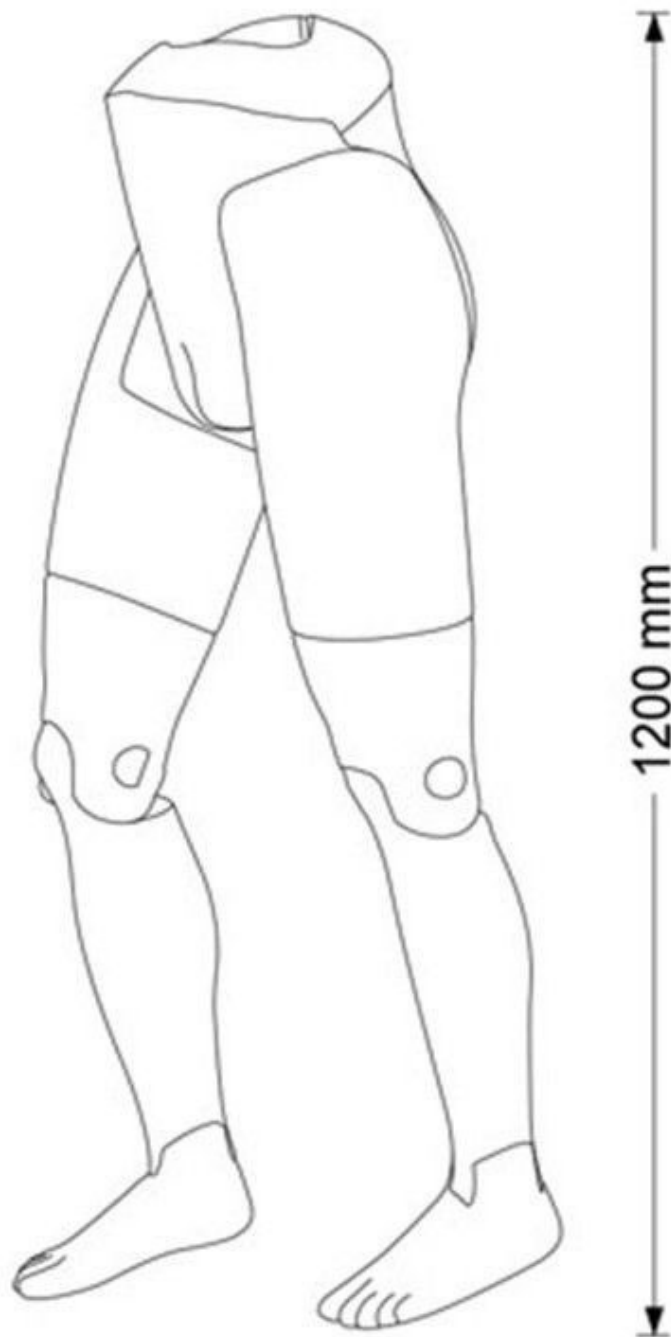

## Leg mannequins - Photo n° 2

### FEATURES

<b>Brand</b>	Mannequins vitrine
<b>Base</b>	Metal rectangle
<b>Fitting</b>	Buttock
<b>Color</b>	Noir
<b>Ref</b>	jam-de-man-2806
<b>ID</b>	2806
<b>Delivery schedule</b>	1-5 working days
<b>Category</b>	Leg mannequins
<b>Type</b>	Mannequins

### DETAIL

Colour: Black  
Components: 280x380 mm chrome base  
Packing: single box h.810x410x410 mm

Flexible male mannequins leg black finish with base

## Leg mannequins - Photo n° 3