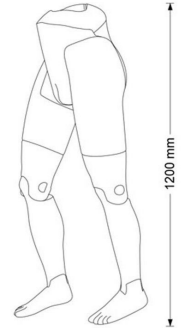

Flexible male mannequins leg black finish with base

Leg mannequins

360.00 €Ex VAT