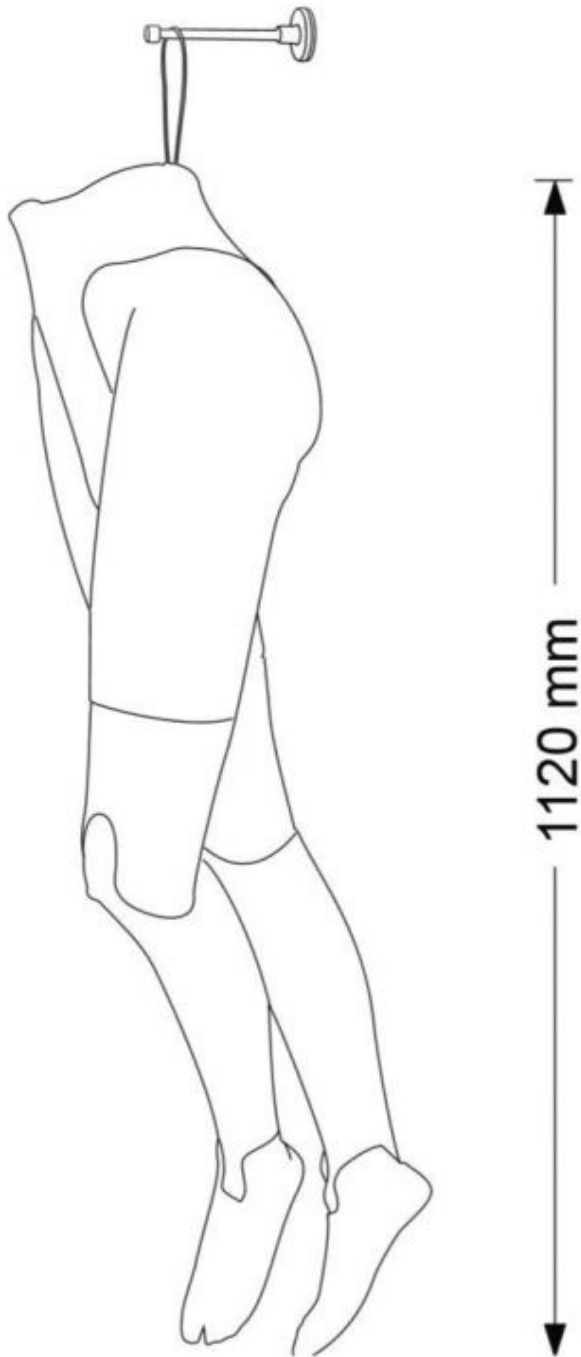

FEATURES

Brand	Mannequins vitrine
Base	Metal rectangle
Fitting	Buttock
Color	Gris
Ref ID	jam-man-fle-2909 2909
Delivery schedule	1-5 working days
Category	Leg mannequins
Type	Mannequins

DETAIL

Lend elegance to your shop with our mannequin legs. Dive into the world of style with Mannequins Shopping, your expert shopfitting partner. Discover our diverse collection of mannequin legs, designed to perfectly complement your shop's aesthetic. Our women's mannequin legs and men's mannequin legs combine quality and affordability, giving you stylish solutions without compromising your budget. Explore our online selection to find mannequin legs tied or with hanging hooks, available in a variety of colours.