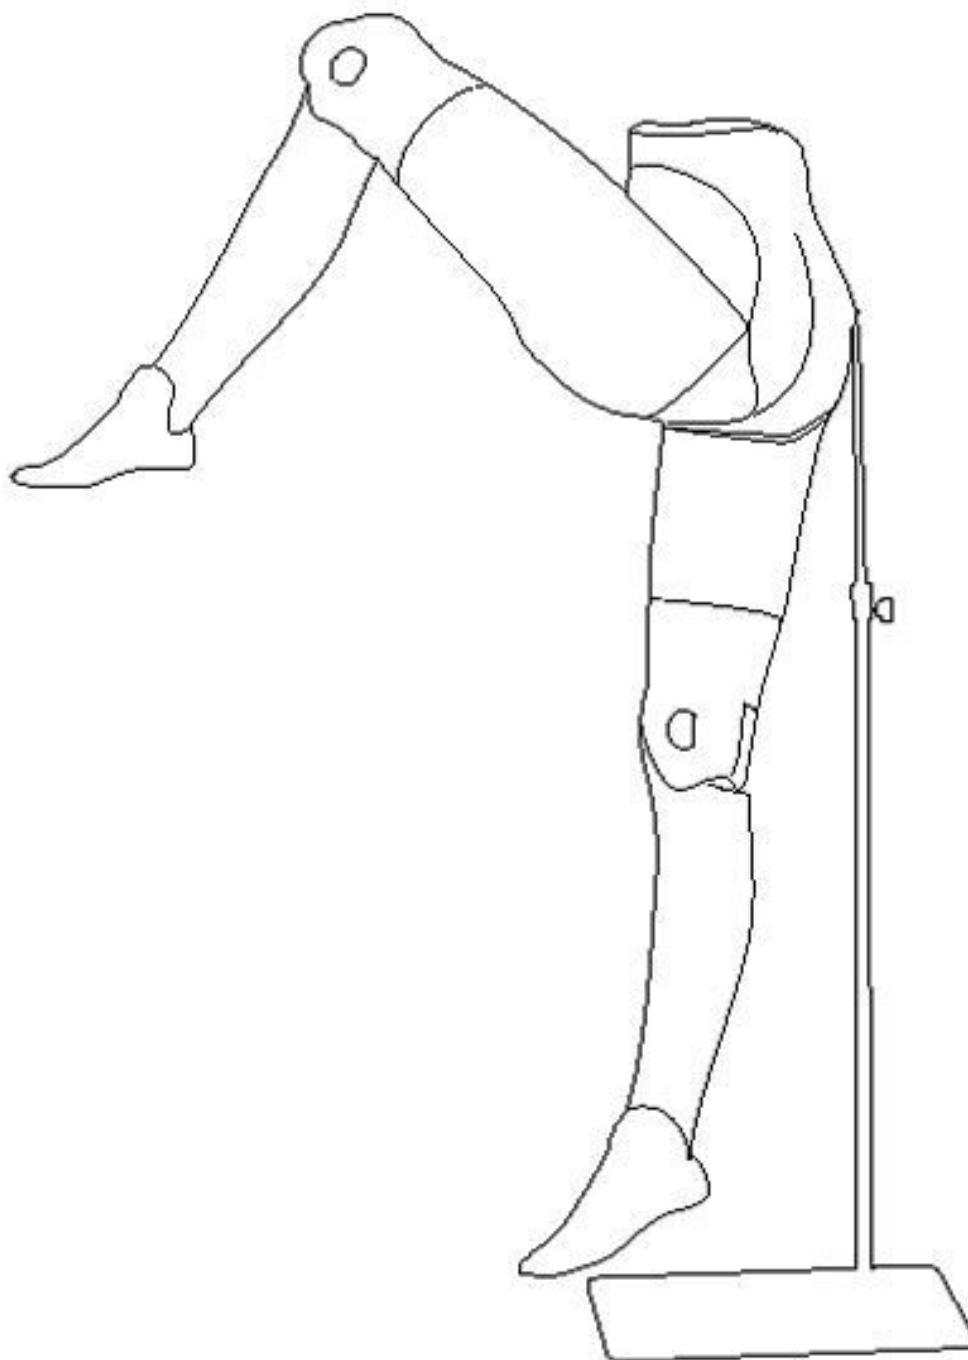

Leg mannequins - Photo n° 2

FEATURES

Brand	Mannequins vitrine
Base	Metal rectangle
Fitting	Buttock
Color	Gris
Ref ID	jam-man-fle-2909 2909
Delivery schedule	1-5 working days
Category	Leg mannequins
Type	Mannequins

DETAIL

Lend elegance to your shop with our mannequin legs. Dive into the world of style with Mannequins Shopping, your expert shopfitting partner. Discover our diverse collection of mannequin legs, designed to perfectly complement your shop's aesthetic. Our women's mannequin legs and men's mannequin legs combine quality and affordability, giving you stylish solutions without compromising your budget. Explore our online selection to find mannequin legs tied or with hanging hooks, available in a variety of colours.

Flexible female mannequins legs grey finish with base

Leg mannequins - Photo n° 3