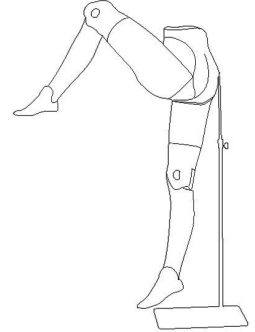

Flexible female mannequins legs grey finish with base

Leg mannequins

350.00 €Ex VAT

FEATURES

Brand	Mannequins vitrine
Base	Metal rectangle
Fitting	Buttock
Color	Gris
Ref ID	jam-man-fle-2909 2909
Delivery schedule	1-5 working days
Category	Leg mannequins
Type	Mannequins

DESCRIPTION

Flexible female display mannequin legs - Grey. Bring your presentations to life with our . Made from high-quality expanded foam, these legs offer exceptional versatility for your **window display mannequin**.

- Optimum flexibility: The leg joints allow for a diverse range of movement, ideal for displaying a wide range of garments.
- Elegant design: The neutral grey colour suits all styles of presentation, highlighting your products in a subtle and elegant way.