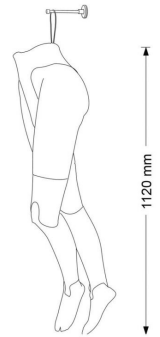

Flexible female mannequins legs grey finish with base

Leg mannequins

350.00 €Ex VAT

FEATURES

Brand	Mannequins vitrine
Base	Metal rectangle
Fitting	Buttock
Color	Gris
Ref ID	jam-man-fle-2909 2909
Delivery schedule	1-5 working days
Category	Leg mannequins
Type	Mannequins

DESCRIPTION

Flexible female display mannequin legs - Grey. Bring your presentations to life with our . Made from high-quality expanded foam, these legs offer exceptional versatility for your **window display mannequin**.