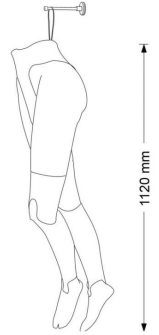

Flexible female mannequins legs black finish with base

Leg mannequins

310.00 €Ex VAT

Finishes