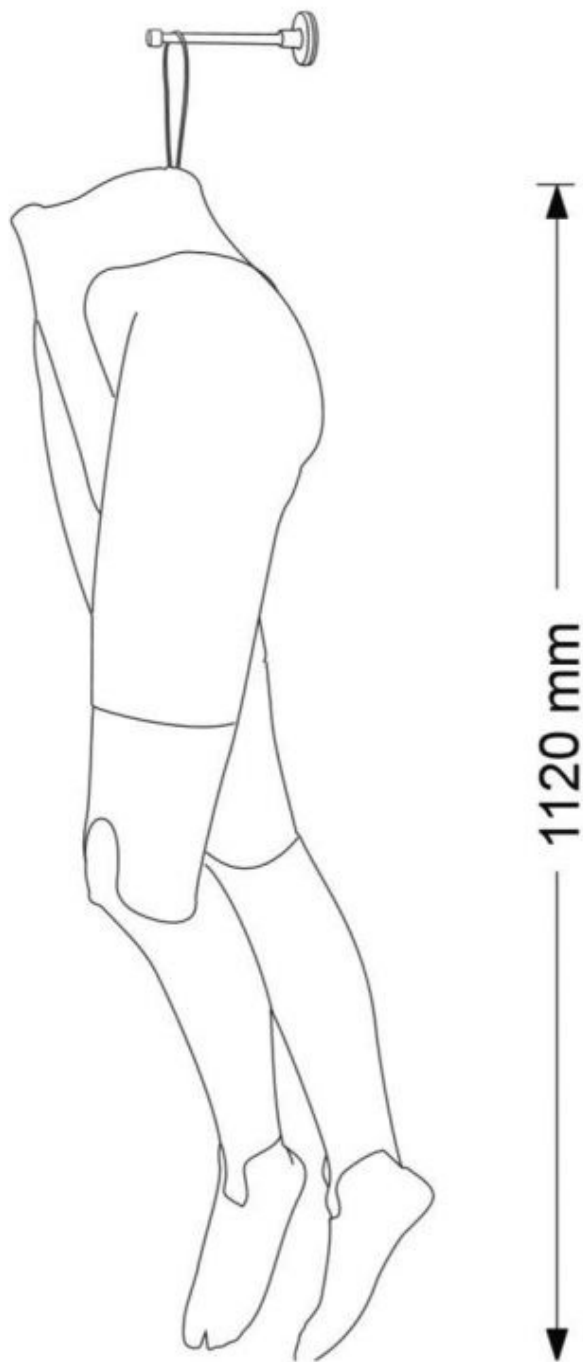

## Leg mannequins - Photo n° 1

### FEATURES

<b>Brand</b>	Mannequins vitrine
<b>Base</b>	Square metal
<b>Fitting</b>	Buttock
<b>Color</b>	Noir
<b>Ref</b>	jam-man-fle-2881
<b>ID</b>	2881
<b>Delivery schedule</b>	1-5 working days
<b>Category</b>	Leg mannequins
<b>Type</b>	Accessories for mannequins

## Leg mannequins - Photo n° 2