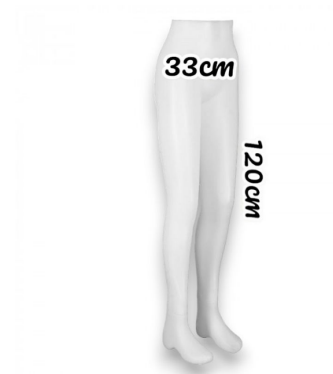

Female leg mannequin white plastic 40.00 €Ex VAT

Leg mannequins

FEATURES

Brand	Mannequins vitrine
Base	Foot
Fitting	Blanc
Color	jam-man-fem-2010
Ref	2010
ID	1-5 working days
Delivery schedule	Leg mannequins
Category	Accessories for mannequins
Type	

DETAIL

Mannequins Shopping, specialists in window mannequins and store fixtures, offer a whole range of mannequin legs to complete your store layout. Both men's and women's mannequin legs are available at reasonable prices. On our website, you'll also find folded mannequin legs, mannequin legs with hanging hooks and in various colors.

Height: 120 cm
Width: 33 cm
Depth: 25 cm

DESCRIPTION

This **leg mannequin** has been specially designed to make it easier to show off lower-body garments. The **white women's mannequin legs** are made of **plastic** and come with a **white plastic base** connected by feet. With these **mannequin legs**, your collections of jeans, pants, skirts and other items can be displayed elegantly and professionally, offering your customers a unique and enjoyable **shopping** experience.

Leg dimensions:

Height: 120 cm

Width: 33 cm

Depth: 25 cm

Female leg mannequin white plastic