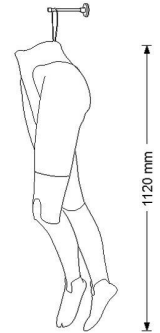

Female display flexible legs to hang black 260.00 €Ex VAT Leg mannequins

Finishes

black

FEATURES

Brand	Mannequins vitrine
Base	
Fitting	Buttock
Color	Noir
Ref	pai-de-jam-2714
ID	2714
Delivery schedule	5-10 working days
Category	Leg mannequins
Type	Mannequins

- Lightweight and durable Enhance your presentations with these
- Flexible for varied staging
- 112cm high

Flexible in black expanded foam. Their light weight and impact resistance make them essential accessories for your showcase mannequin.

Female display flexible legs to hang black

Leg mannequins - Photo n° 1

FEATURES

Brand	Mannequins vitrine
Base	
Fitting	Buttock
Color	Noir
Ref	pai-de-jam-2714
ID	2714
Delivery schedule	5-10 working days
Category	Leg mannequins
Type	Mannequins