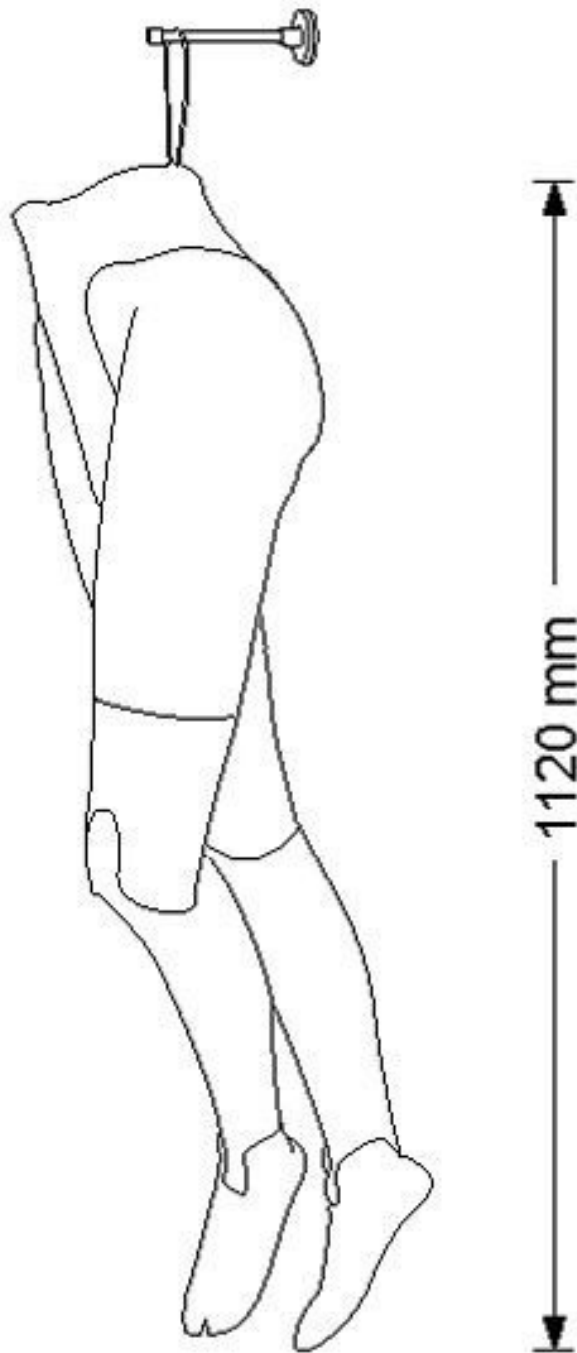

FEATURES

Brand	Mannequins vitrine
Base	
Fitting	Buttock
Color	Noir
Ref	pai-de-jam-2714
ID	2714
Delivery schedule	5-10 working days
Category	Leg mannequins
Type	Mannequins

DETAIL

Give life to your window displays with our flexible female mannequin legs! Looking for an attention-grabbing female window mannequin that reflects the elegance of your brand? Discover our women's mannequin legs in black expanded foam. Lightweight and shock-resistant, these mannequin legs window display are the perfect accessory to showcase your latest collections. Their design is flexible and versatile, our women's window mannequins allow a creative and dynamic staging of your products.

Female display flexible legs to hang black
Leg mannequins - Photo n° 3

Finishes