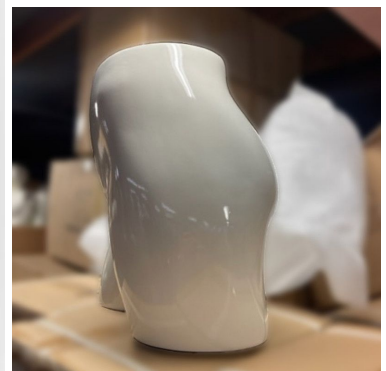

Female brief form glossy white color **35.00 €Ex VAT** Leg mannequins

FEATURES

Brand	Mannequins vitrine
Base	
Fitting	No fixing
Color	Blanc
Ref ID	fes-man-fem-3739 3739
Delivery schedule	1-5 working days
Category	Leg mannequins
Type	Accessories for mannequins

DETAIL

Female buttock mannequin to be posed, a perfect central piece to highlight your clothing creations. Our captivating butt mannequin in glossy white embodies beauty and sophistication, adding a touch of class to your display or creative space.

Realistic Design: The buttock mannequin is designed with exceptional attention to detail, capturing the natural shape and curves of a female buttock.

The glossy white finish gives the mannequin a modern and vibrant appearance, catching the eye and highlighting the details of your designs.

DESCRIPTION

Versatility of Use: Ideal for displaying underwear, swimwear, pants, skirts and more. This butt mannequin provides the perfect canvas to showcase your products in style.

Stability and Durability: Made from high quality materials, this glute mannequin ensures optimal stability while withstanding daily wear and tear. Thanks to its lightweight design and compact size, the buttocks mannequin is easy to position in your display or creative space.