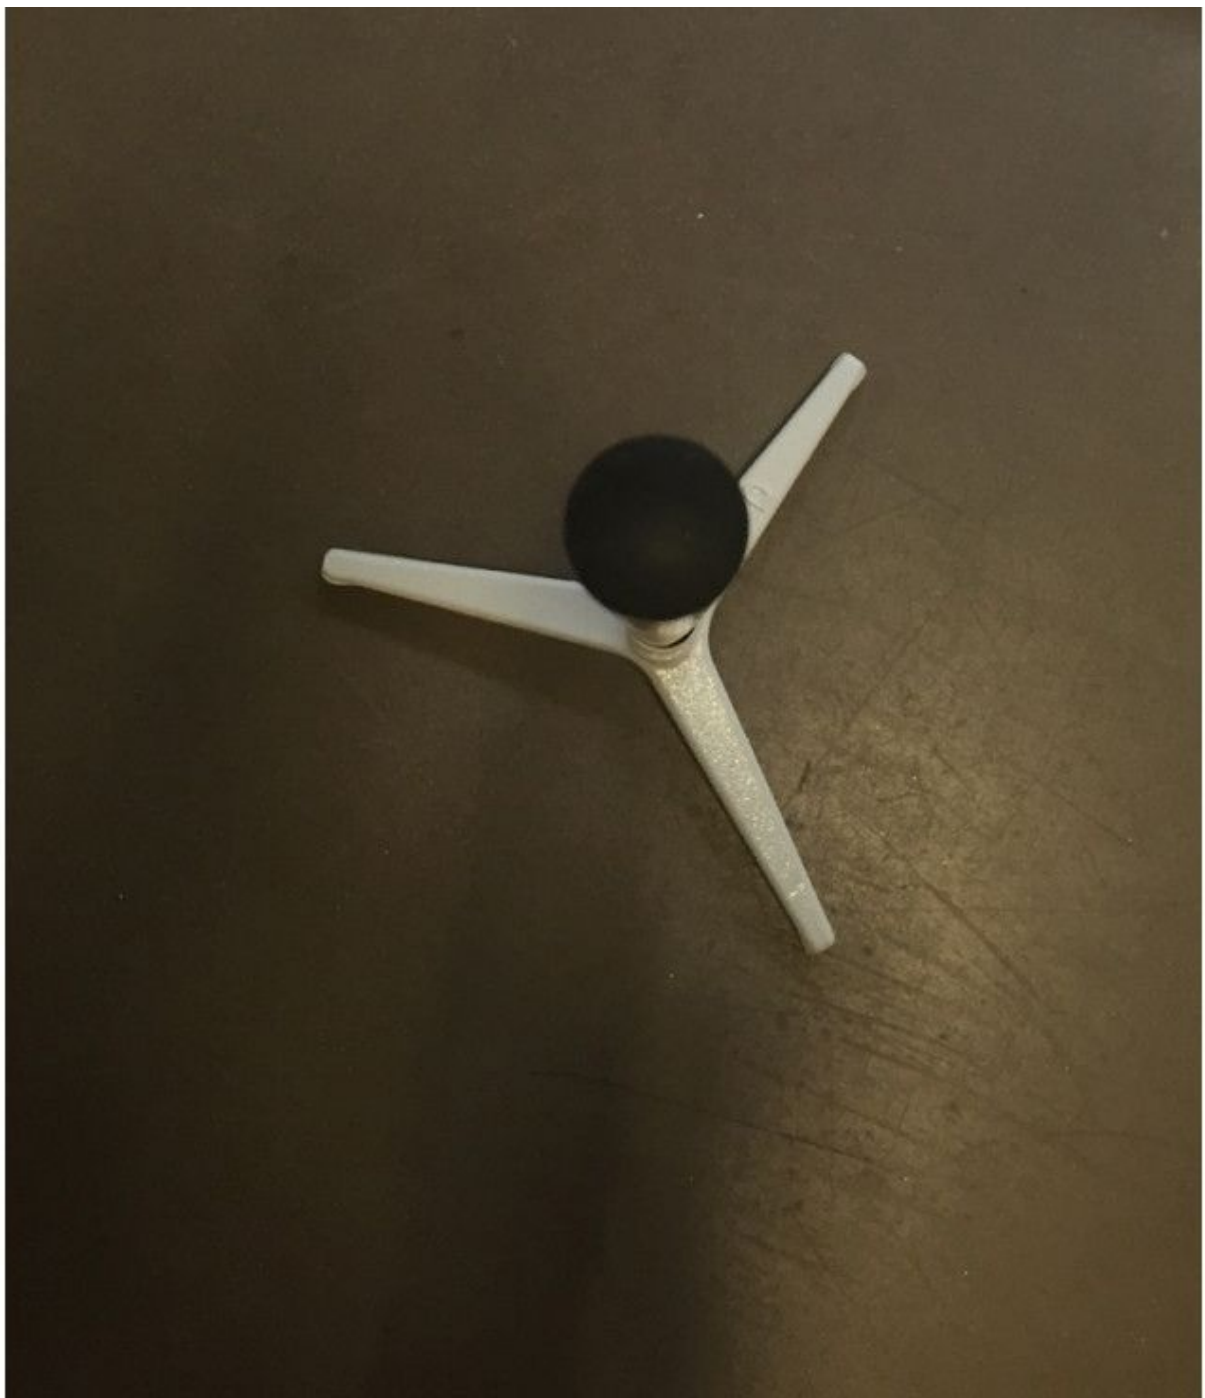

FEATURES

Brand	Mannequins vitrine
Base	Metal tripod
Fitting	Foot
Color	Blanc
Ref ID	bas-bus-man-1425 1425
Delivery schedule	1-5 working days
Category	Bases
Type	Accessories for mannequins

DETAIL

Mannequins Shopping, specialist in display mannequins and shopfitting, offers a full range of professional accessories for mannequins busts designed to meet your layout needs: wooden tripod, metal tripod, steel tripod, unbeatable prices.

On Mannequins Shopping different models and colors are at your disposal in promotions. Compatible with all our men busts, women busts and children busts.

Tripod base for bust in white metal finish

Bases - Photo n° 4