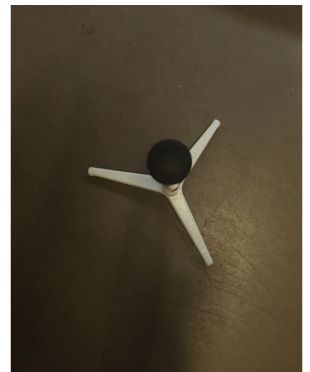

Tripod base for bust in white metal finish **90.00 €Ex VAT**

Bases

FEATURES

Brand	Mannequins vitrine
Base	Metal tripod
Fitting	Foot
Color	Blanc
Ref	bas-bus-man-1425
ID	1425
Delivery schedule	1-5 working days
Category	Bases
Type	Accessories for mannequins

On Mannequins Shopping different models and colors are at your disposal in promotions. Compatible with all our men busts, women busts and children busts.

DESCRIPTION

Tripod base in white metal for mannequin busts.
 This metal base for bust can be combined with our many models of busts men and women available on Mannequins Shopping.
 Our entire team is at your disposal to answer your questions and establish an estimate according to your needs.

Tripod base for bust in white metal finish

Bases - Photo n° 1

FEATURES

Brand	Mannequins vitrine
Base	Metal tripod
Fitting	Foot
Color	Blanc
Ref	bas-bus-man-1425
ID	1425
Delivery schedule	1-5 working days
Category	Bases
Type	Accessories for mannequins