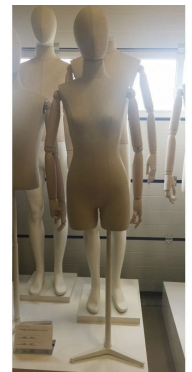

Tripod base for bust in white metal finish **90.00 €Ex VAT**

Bases

FEATURES

Brand	Mannequins vitrine
Base	Metal tripod
Fitting	Foot
Color	Blanc
Ref	bas-bus-man-1425
ID	1425
Delivery schedule	1-5 working days
Category	Bases
Type	Accessories for mannequins

On Mannequins Shopping different models and colors are at your disposal in promotions. Compatible with all our men busts, women busts and children busts.

DESCRIPTION

Tripod base in white metal for mannequin busts.
 This metal base for bust can be combined with our many models of busts men and women available on Mannequins Shopping.
 Our entire team is at your disposal to answer your questions and establish an estimate according to your needs.