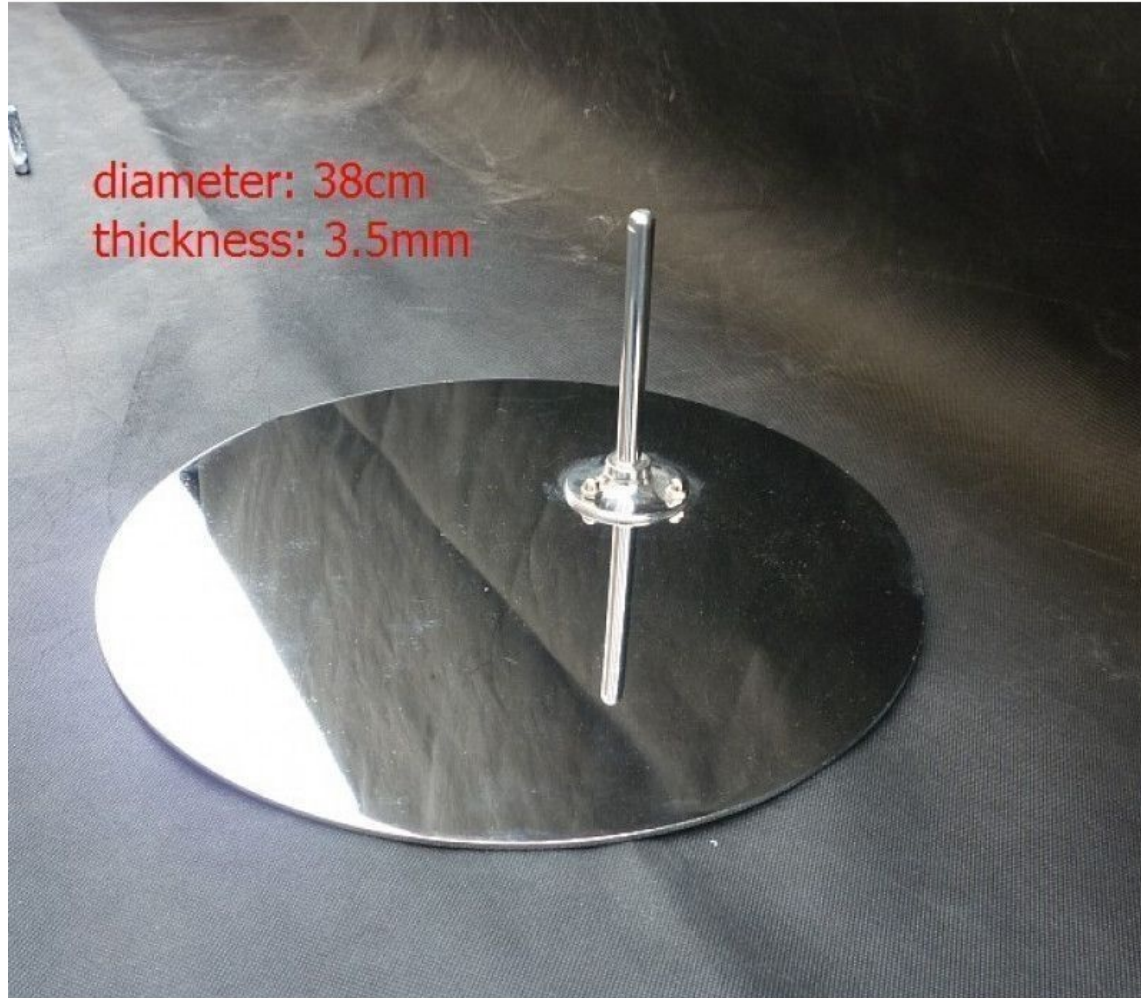

Round metal base **39.99 €Ex VAT**

Bases

- 33.30 % 59.95

FEATURES

Brand	Mannequins vitrine
Base	Metal round
Fitting	Foot
Color	Metal
Ref	bas-en-met-742
ID	742
Delivery schedule	1-5 working days
Category	Bases
Type	Accessories for mannequins

DETAIL

Quality store equipments and at reduced prices. Delivery in France and Europe from 3 to 5 working days.
Do not hesitate to contact us by email or phone: free and fast quote.

DESCRIPTION

Round metal base with foot attachment.
Fits all our mannequins.

Round metal base

Bases - Photo n° 1

FEATURES

Brand	Mannequins vitrine
Base	Metal round
Fitting	Foot
Color	Metal
Ref	bas-en-met-742
ID	742
Delivery schedule	1-5 working days
Category	Bases
Type	Accessories for mannequins

FEATURES

Brand	Mannequins vitrine
Base	Metal round
Fitting	Foot
Color	Metal
Ref	bas-en-met-742
ID	742
Delivery schedule	1-5 working days
Category	Bases
Type	Accessories for mannequins

DETAIL

Quality store equipments and at reduced prices. Delivery in France and Europe from 3 to 5 working days.