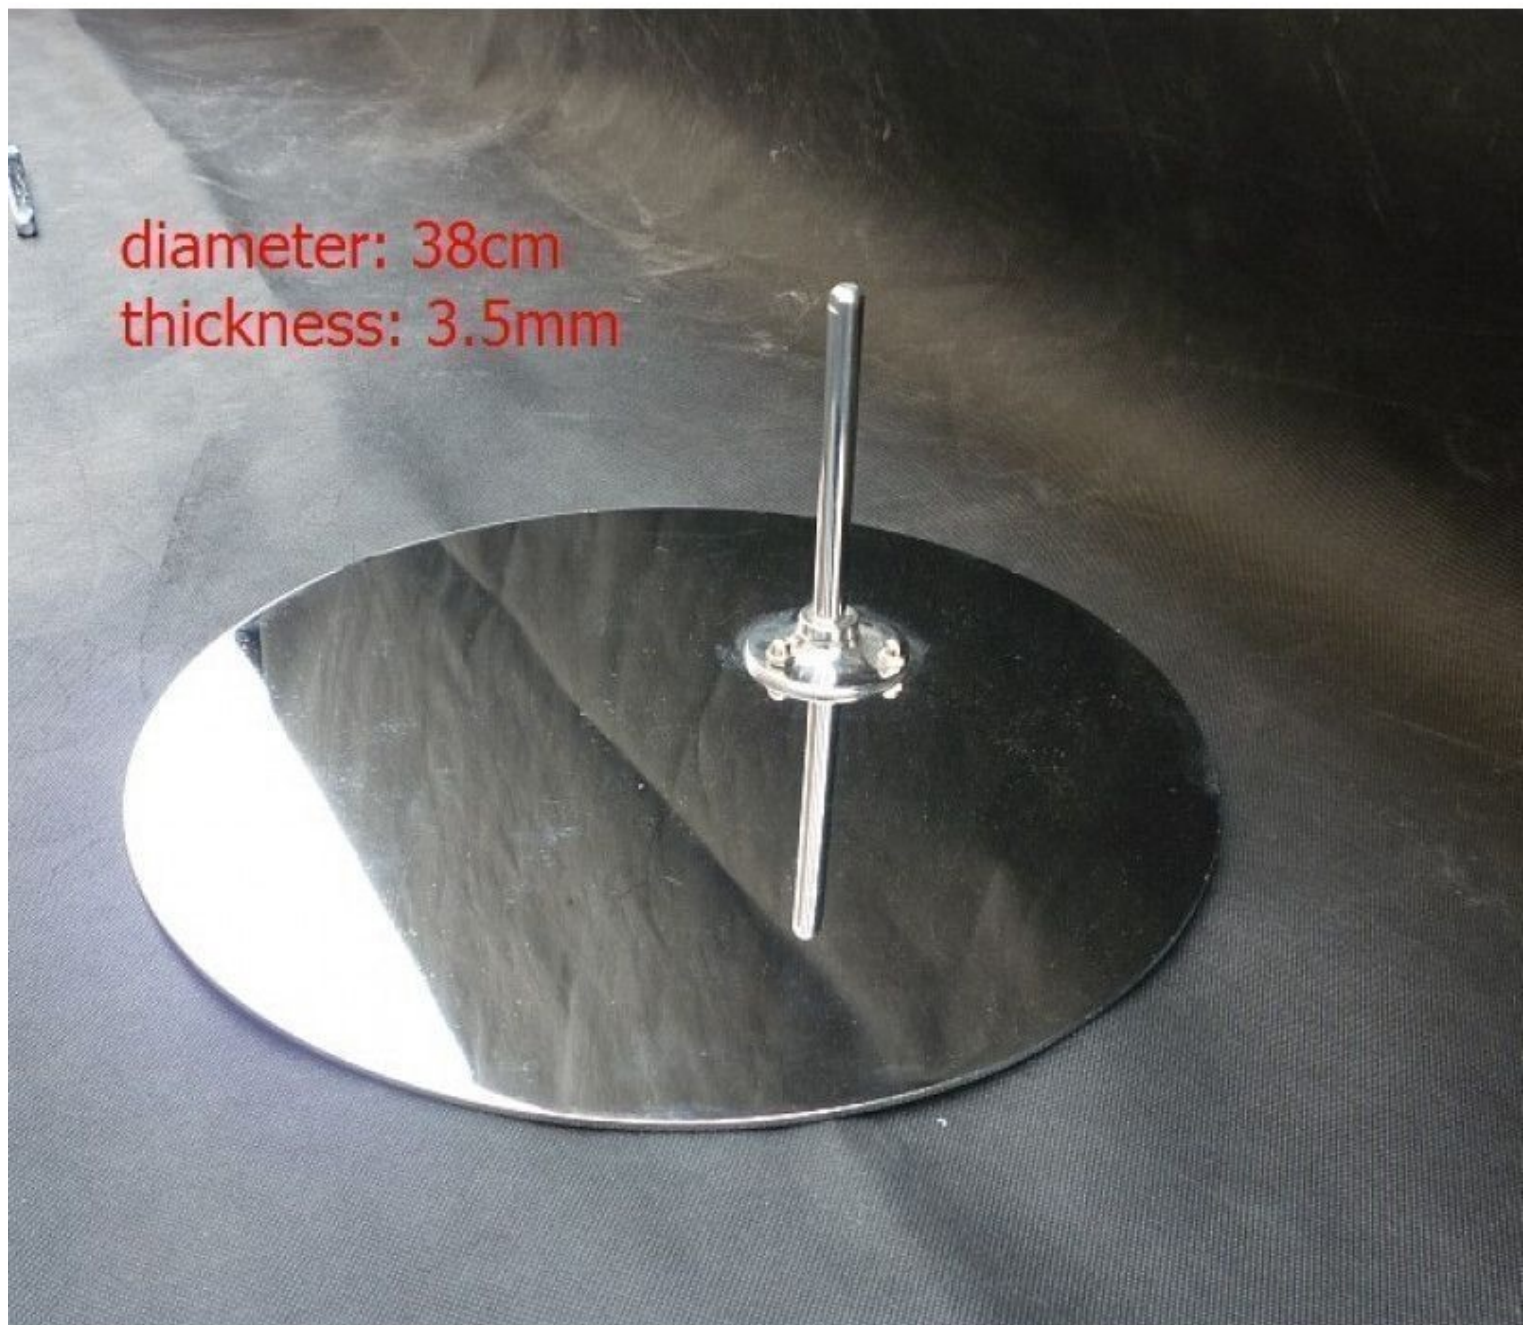

Round metal base **39.99 €Ex VAT**

Bases

- 33.30 % 59.95

FEATURES

Brand	Mannequins vitrine
Base	Metal round
Fitting	Foot
Color	Metal
Ref	bas-en-met-742
ID	742
Delivery schedule	1-5 working days
Category	Bases
Type	Accessories for mannequins

DETAIL

Quality store equipments and at reduced prices. Delivery in France and Europe from 3 to 5 working days.
Do not hesitate to contact us by email or phone: free and fast quote.

DESCRIPTION

Round metal base with foot attachment.
Fits all our mannequins.

Round metal base

Bases - Photo n° 1

FEATURES

Brand	Mannequins vitrine
Base	Metal round
Fitting	Foot
Color	Metal
Ref	bas-en-met-742
ID	742
Delivery schedule	1-5 working days
Category	Bases
Type	Accessories for mannequins

FEATURES

Brand	Mannequins vitrine
Base	Metal round
Fitting	Foot
Color	Metal
Ref	bas-en-met-742
ID	742
Delivery schedule	1-5 working days
Category	Bases
Type	Accessories for mannequins

DETAIL

Quality store equipments and at reduced prices. Delivery in France and Europe from 3 to 5 working days.