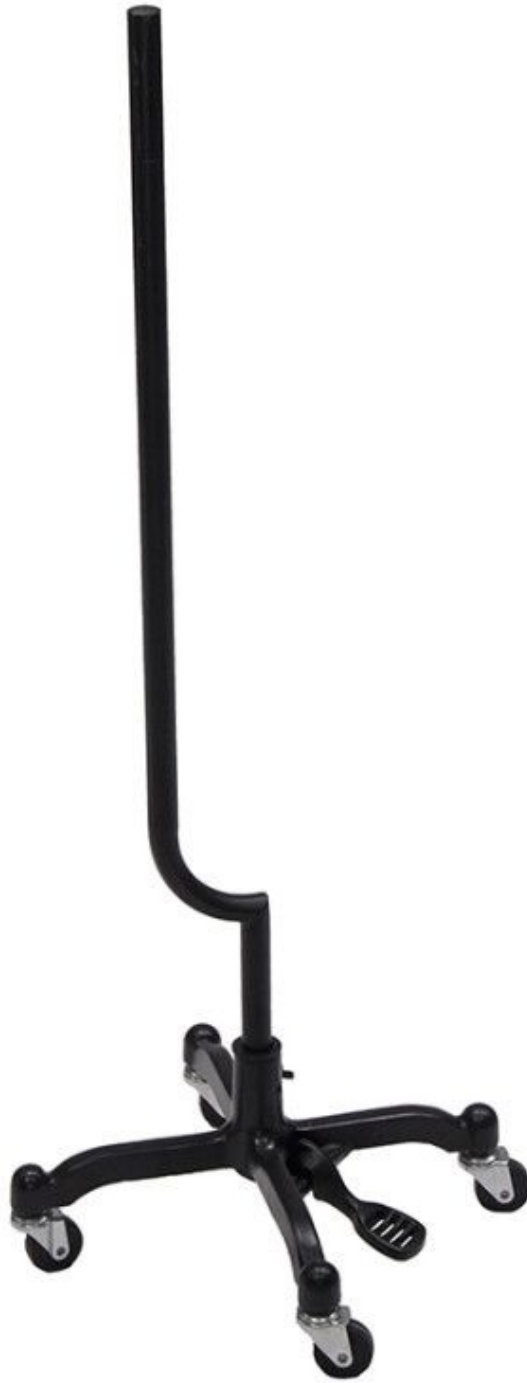

Bases - Photo n° 1

FEATURES

Brand	Bust shopping
Base	
Fitting	Foot
Color	Noir
Ref	bas-rou-pou-2800
ID	2800
Delivery schedule	1-5 working days
Category	Bases
Type	Accessories for mannequins

DETAIL

Mannequins Shopping, specialist in display mannequins and shopfitting, offers a full range of professional accessories for mannequins busts designed to meet your layout needs: wooden tripod, metal tripod, steel tripod, unbeatable prices.

On Mannequins Shopping different models and colors are at your disposal in promotions. Compatible with all our men busts, women busts and children busts.