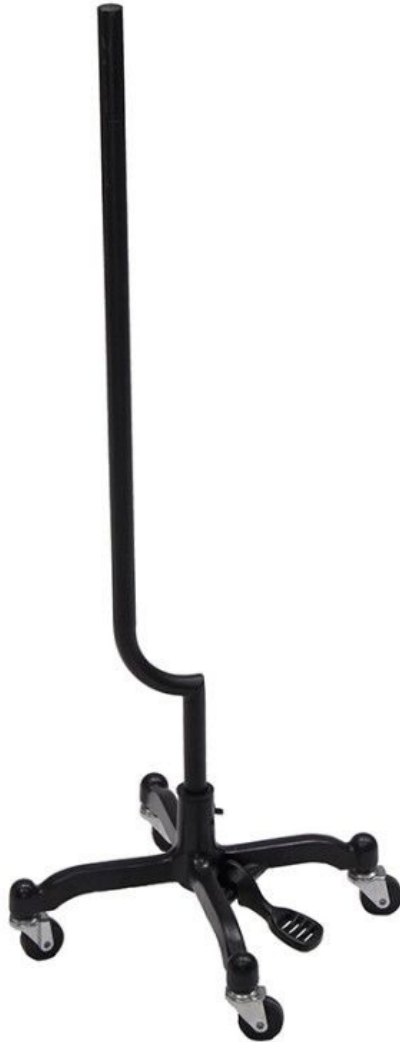

# Black color base with wheels for bust **75.00 €Ex VAT**

### FEATURES

<b>Brand</b>	Bust shopping
<b>Base</b>	
<b>Fitting</b>	Foot
<b>Color</b>	Noir
<b>Ref</b>	bas-rou-pou-2800
<b>ID</b>	2800
<b>Delivery schedule</b>	1-5 working days
<b>Category</b>	Bases
<b>Type</b>	Accessories for mannequins

### DESCRIPTION

**Metal wheeled base** for mannequin busts. Our bases of adapt to our numerous busts, it is especially done for the busts and the vintage torso covered with fabrics.

Give an industrial vintage retro look to your commercial space, your shop or your showroom thanks to our modeled busts bases for busts.

## Black color base with wheels for bust