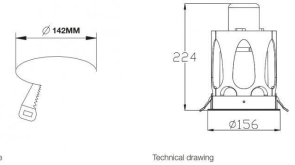

Einbauspot led nova 34w 80,00 €Zzgl. MwSt

Scheinwerfer led

Hole size

Technical drawing

NOVA	
PRODUCT MATERIAL	▶ Die-cast aluminum + aluminum
LIGHT SOURCE	▶ SLM G4
MODULE LIFETIME	▶ Approx. 50,000 hours
LED COOLING	▶ Passive cooling
DRIVER	▶ Incl. Xtianium driver
COLORS (s)	▶ ● = RAL 9003 white ▶ ○ = RAL 9005 black ▶ ◐ = RAL 9006 silu
BEAM ANGLE	▶ 24°
ADJUSTABLE	▶ Yes
SIZE	▶ 156 X 224MM
OPTIONS	
EMERGENCY BALLAST	▶ 0157.999.99 1 - 3 hours
OPTIONAL BEAM ANGLE	▶ 16° / 30°
DIFFUSER	▶ 0150.999.99 (Positad diffuser)
DIFFUSER W/ HOLE	▶ 0155.999.99 (Positad diffuser)
DIMMABLE	▶ Dimmable DALI
INFORMATION	
WARRANTY	▶ 5 Years
s = product color code. See colors	

SPEZIFIKATIONEN

Marke	Spots
Standplatte	
Befestigung	
Farbe	Gris
Ref	spo-led-enc-472
ID	472
Lieferzeit	1-2 arbeitstage
Kategorie	Scheinwerfer led
Typ	Beleuchtung

BESCHREIBUNG

Einbauspot led nova 34 watt.

DETAIL

Packung mit 6 LED Spots auf Schiene 34W 80 ° weiß.

Rüsten Sie diese Menge Spot LED 34W aus. Diese Schienen-Spots passen perfekt zu jeder Art von Anforderung. Sie können jede Art von öffentlichen Orten wie Geschäfte, Ausstellungshallen oder einen Raum beleuchten, in dem ein Produkt hervorgehoben werden muss.

Dieser vertikal und horizontal einstellbare 34-W-LED-Strahler ist in alle Richtungen ausgerichtet und ermöglicht es Ihnen, die Stimmung Ihres Raums zu ändern und den Lichtstrom nach Belieben zu lenken.