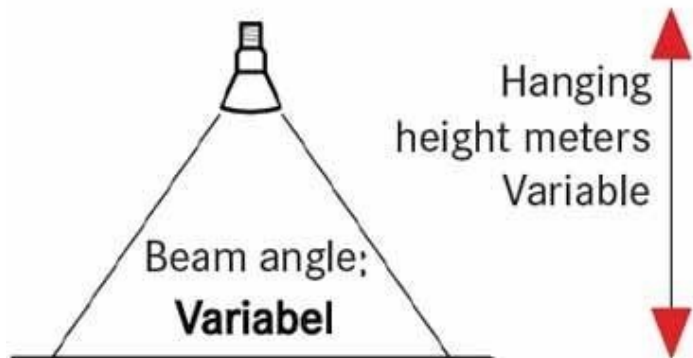

LED Schienenstrahler 30 W 3-Phase Spirit Schwarz

Cluster-spots led - Foto n° 3

Power factor:

0,93>

CRI:
color rendering index

80 of 95

**Operating
temperature:**

+55°C / -25°C