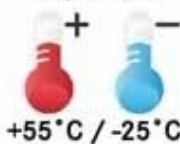

Specs

lm/W	100 lm/W
Driver	LIFUD
LED	Citizen
On/off	50.000 X
Casing	Aluminum
IP code	IP 20
Energy label	A++
CRI code	90+

LED Track spot Spirit

Description	Watt	Lumen	Lichtkleur	Kelvin
LED Track Spot Spirit grey	30 W	3000	Warm white	3000K

Power factor:

0,93>

CRI:
color rendering index

80 of 95

Operating temperature:

+55°C / -25°C

Life span:

30.000 hrs: