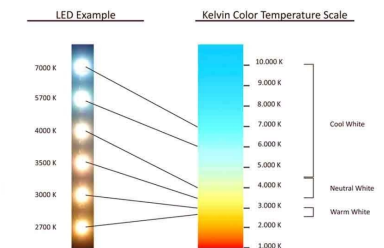

SPEZIFIKATIONEN

Marke	Spots
Standplatte	
Befestigung	
Farbe	Noir
Ref	pro-led-30-2697
ID	2697
Lieferzeit	1-5 arbeitstage
Kategorie	Cluster-spots led
Typ	Beleuchtung

DETAIL

Professionelles Beleuchtungsangebot zur Ausstattung Ihrer Geschäfte. Unsere LED-Projektoren haben eine Garantie von 3 Jahren und 50.000 Stunden.

BESCHREIBUNG

1. **Merkmale:**
2. Montageschienen-System
   - Watt 30W
   - Lumen 3000
   - Helle Farbe Warmweiß
   - Kelvin 3500K
   - Lumen / Watt 100 lm / W