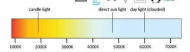

Model	Power	Lumen	Color	Temp
LED Track spot Spirit	30 W	3000	Warm white	3000K
LED Track Spot Spirit grey				

 Beam angle: **Variabel**
 Hanging height: **Variabel**
 Power factor: **0,93>**
 CRI: **80 of 95**
 Operating temperature: **+55°C / -25°C**
 Life span: **30.000 hrs.**
 Guarantee: **3 Years**

 Beam angle: **Variabel**
 Hanging height: **Variabel**
 Power factor: **0,93>**
 CRI: **80 of 95**

 Operating temperature: **+55°C / -25°C**
 Life span: **30.000 hrs.**
 Guarantee: **3 Years**

SPEZIFIKATIONEN

Power factor:

0,93>

CRI:
color rendering index

80 of 95

Operating temperature:

+55°C / -25°C

Life span:

30.000 hrs: